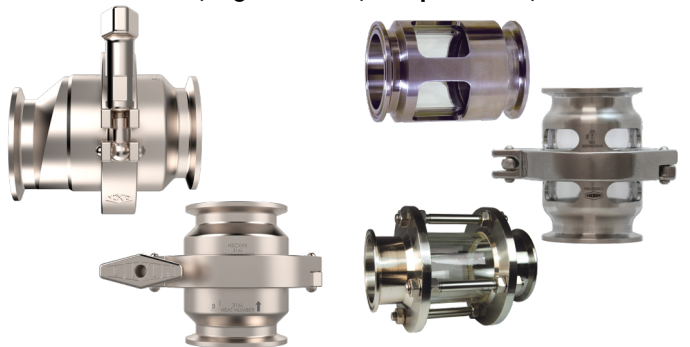

- Port connection - 1" to 4"
- Number of elements - 1, 3, 5, 7, 12, and 21
- Cartridge element lengths - 10", 20", 30" and 40"

Strainers

Application

- Filtering

Material

- 316L

Features

- Inline
- Side entry and side outlet
- Dual strainer assemblies using ball or butterfly valves
- 3A certified for CIP

Sizes

- 1" to 3"

SSV-Series Seat Valves

Applications

- Isolation
- Diversion

Material

- 316L

Features

- Body machined from solid bar
- Field serviceable
- Various control top options
- 3A certified for CIP

Sizes

- 1" to 4"

Check Valves, Sight Glasses, Sample Valves, and Swivels

Spring Check Valves

Sight Glasses

Y-Ball Check Valve

Swivels

Sample Valves