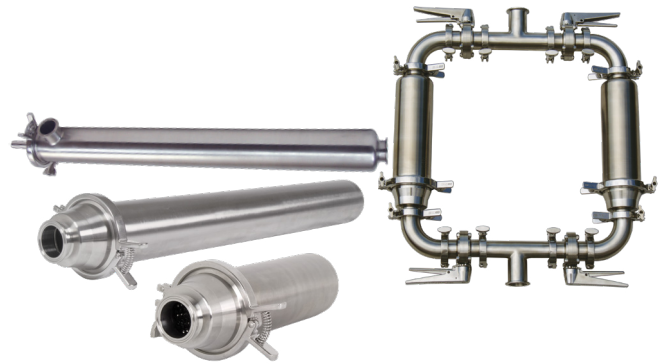

- Inlet 1" to 6"
- Outlet 1-1/2" to 4"

RZL-Series Positive Displacement Pumps

Applications

- Unloading
- Fluid transfer
- Metering
- CIP supply

Material

- 316L

Features

- Front loading seals
- Various rotor options
- 100 to 300 models stainless steel gear box standard
- 3A and EHEDG certified
- CIP certified

Sanitary Filtration

Applications

- Liquid filtration

Materials

- 316L

Cartridge Element Options

- Melt blown
- PES
- PHE
- Carbon
- Stainless steel

Sizes

- Port connection - 1" to 4"
- Number of elements - 1, 3, 5, 7, 12, and 21
- Cartridge element lengths - 10", 20", 30" and 40"

Strainers

Application

- Filtering

Material

- 316L

Features

- Inline
- Side entry and side outlet
- Dual strainer assemblies using ball or butterfly valves
- 3A certified for CIP

Sizes

- 1" to 3"

SSV-Series Seat Valves

Applications

- Isolation
- Diversion

Material

- 316L

Features