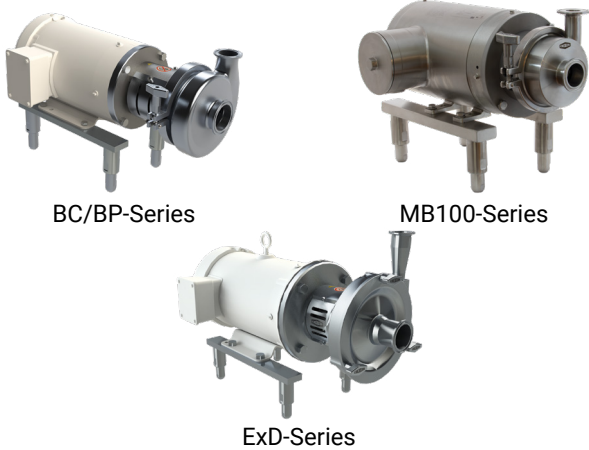

Centrifugal Pumps

Applications

- Unloading
- Transfer
- CIP supply

Materials

- 316L
- Buna-N, EPDM, silicone, and FKM elastomers

Features

- Wet ends, motor pump units, and carts
- 3A certified for CIP

Sizes

- Inlet 1" to 6"
- Outlet 1-1/2" to 4"

RZL-Series Positive Displacement Pumps

Applications

- Unloading
- Fluid transfer
- Metering
- CIP supply

Material

- 316L

Features

- Front loading seals
- Various rotor options
- 100 to 300 models stainless steel gear box standard
- 3A and EHEDG certified
- CIP certified

Sizes

- 1" to 10"

BV2C-Series Ball Valves

Applications

- Isolation
- Diversion
- Control

Material

- CF8M

Features

Sizes

- 1" to 3"

SSV-Series Seat Valves

Applications

- Isolation
- Diversion

Material

- 316L

Features