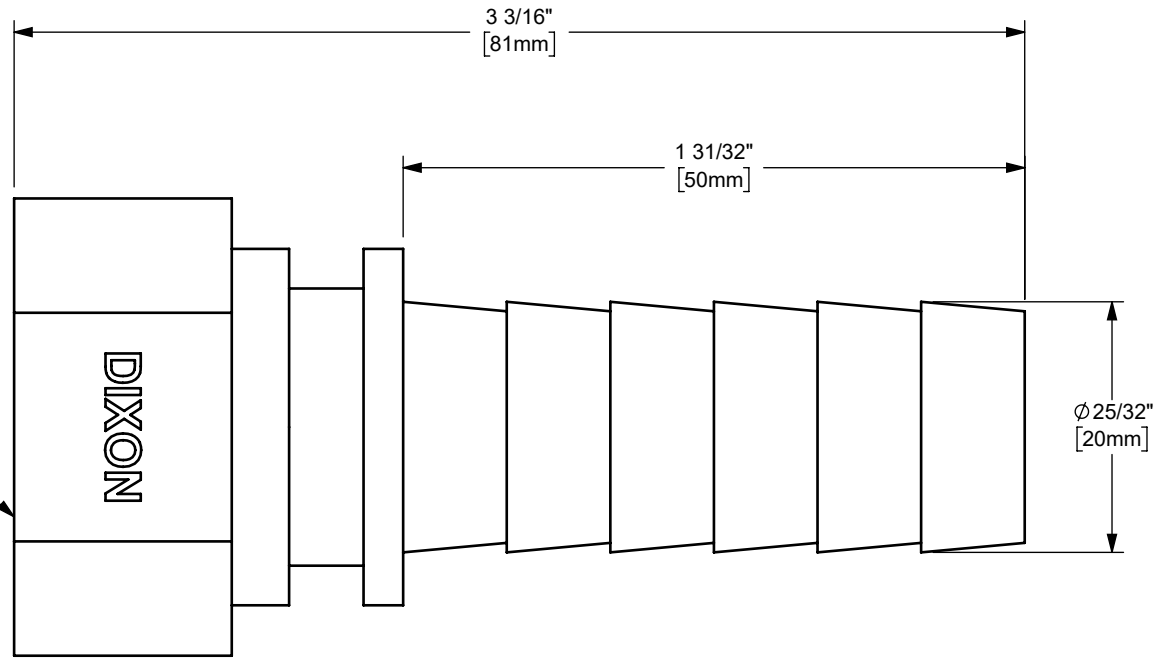

3/4" NH FEMALE (GHT) THREAD

NOTE(S)

- 1) GASKET NOT SHOWN.
- 2) SEE WEBSITE FOR REPLACEMENT PARTS.

The Right Connection™

dixonvalve.com

ITEM NO.	REPLACEMENT PART NUMBER	DESCRIPTION	MATERIAL	QTY.
1	KLW5	3/4" GASKET	LEATHER	1
PROPRIETARY AND CONFIDENTIAL This drawing is owned by Dixon Valve & Coupling Co. and shall be returned upon demand. It is loaned on condition that it shall not be copied or reproduced or submitted to others without the owners consent. In accepting it subject to this condition the recipient further agrees that this drawing or any design detail or concept disclosed herein shall not be used in any way detrimental to or in competition with the owner. If the recipient does not agree to the terms of this agreement they shall return this drawing immediately. The information contained in this drawing is subject to change without notice.		DIXON U.S.A. <i>THE RIGHT CONNECTION™</i>		
		TITLE: 3/4" SPRAY HOSE x 3/4" FEMALE NH COUPLING MATERIAL: STEEL PART NUMBER: SS647		
DO NOT SCALE THIS DRAWING				