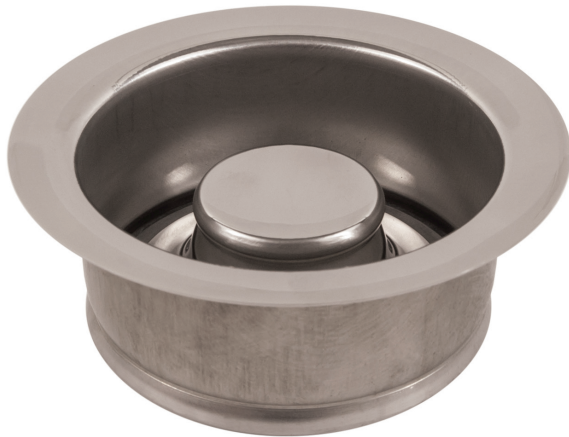

Disposer with Stopper

400 Grade Stainless Steel

SS400

Jomar's disposer with stopper fits all models of InSinkErator® and is compatible with disposers that have similar dimensions and specifications. The SS400 utilizes a 400 grade stainless steel seal construction and provides a positive leak-proof rubber seal every time.

No.	Materials	
		305-400
1	Stopper	SS430
2	Rubber Washer	BUNA-N
3	Body	SS430

WARNING: This product can expose you to chemicals including lead, which is known to the State of California to cause cancer, and lead, which is known to the State of California to cause birth defects or other reproductive harm. For more information go to www.P65Warnings.ca.gov.