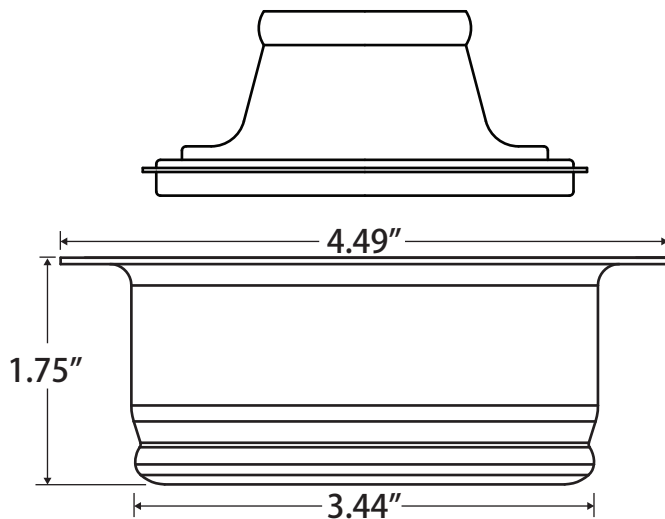

WARNING: This product can expose you to chemicals including lead, which is known to the State of California to cause cancer, and lead, which is known to the State of California to cause birth defects or other reproductive harm. For more information go to www.P65Warnings.ca.gov.