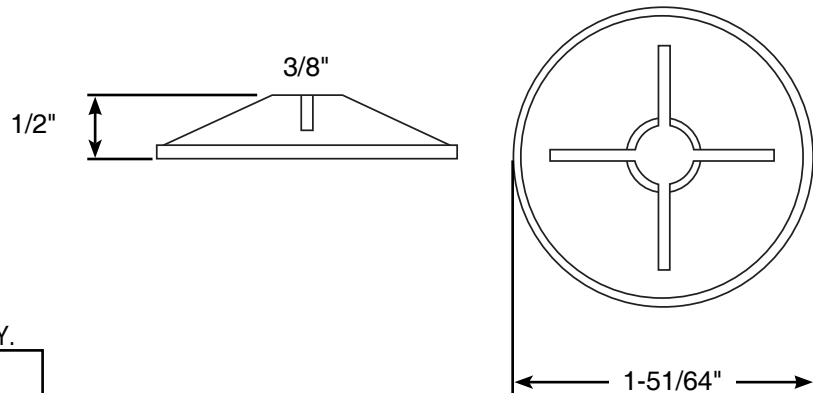

data sheet

ARGCO

ROD BUTTON - THREADED ROD ESCUTCHEON

- Gives a finished appearance where rod enters ceiling
- Made from Injection Molded Plastic
- 1-51/64" O.D.
- For 3/8" threaded rod

Stock Finishes:
chrome plated and white