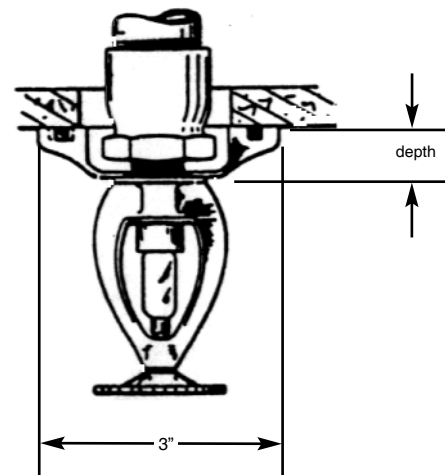

data sheet

ARGCO

CORROSION RESISTANT REPLACEMENT ESCUTCHEONS PLASTIC 1 PIECE SPLIT ESCUTCH

- Retrofit one-piece split design makes it possible to snap together after sprinkler head is installed.
- Available 5/8" or 1/4" depth in chrome plated or white injection molded plastic.
- Corrosion resistant - great for outdoor use

- 45-20-253CP: 5/8" deep chrome plated
- 45-20-253: 5/8" deep white
- 45-20-254CP: 1/4" deep chrome plated
- 45-20-254: 1/4" deep

The information contained herein is produced in good faith and is believed to be reliable but is for guidance only. ARGCO and its agents cannot assume liability or responsibility for results obtained in the use of its product by persons whose methods are outside or beyond our control. It is the user's responsibility to determine the suitability of any of the products, methods of use, or preparation prior to use, mentioned in our literature. It is the user's responsibility to observe and adapt such precautions as may be advisable for the protection of personnel and property in the handling and use of any of our products.