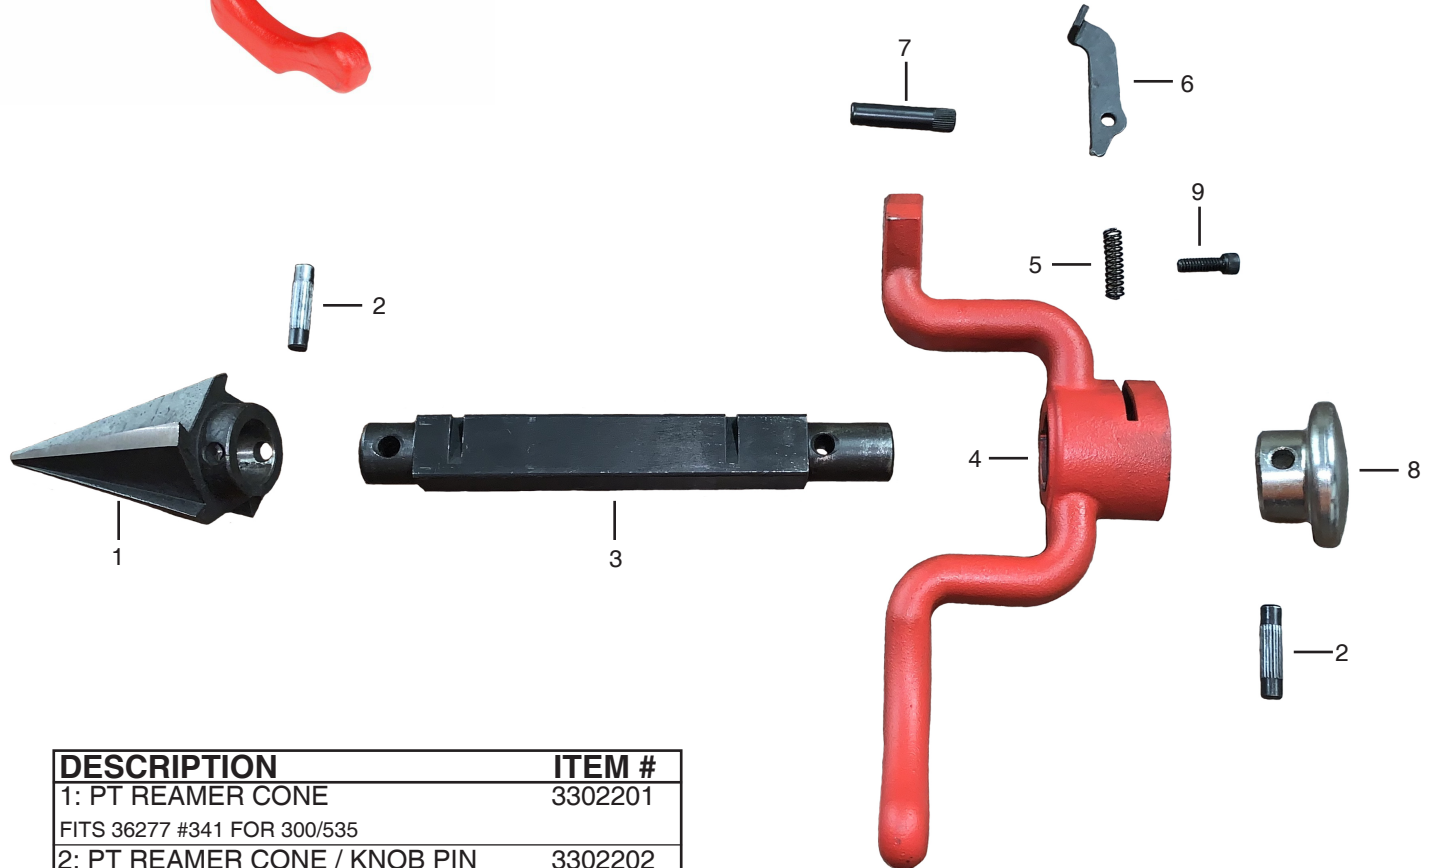

# REPLACEMENT PARTS PT REAMER ASSEMBLY

ITEM # 3302200

DESCRIPTION	ITEM #
1: PT REAMER CONE FITS 36277 #341 FOR 300/535	3302201
2: PT REAMER CONE / KNOB PIN FITS 47155 #F693 FOR 300/535	3302202
3: PT REAMER BAR FITS 43790 #D387 FOR 300/535	3302203
4: PT REAMER ARM FITS 43230 #C144 FOR 300/535	3302204
5: PT REAMER LATCH SPRING FITS 44700 #E1664 FOR 300/535	3302205
6: PT REAMER LATCH FITS 46665 #E865 FOR 300/535	3302206
7: PT REAMER HINGE PIN FITS 47065 #341 FOR 300/535	3302207
8: PT REAMER KNOB FITS 46585 #E762 FOR 300/535	3302208
9: PT REAMER SCREW 1/4"-20 X 3/4" FITS 46515 #341 FOR 300/535	3302209