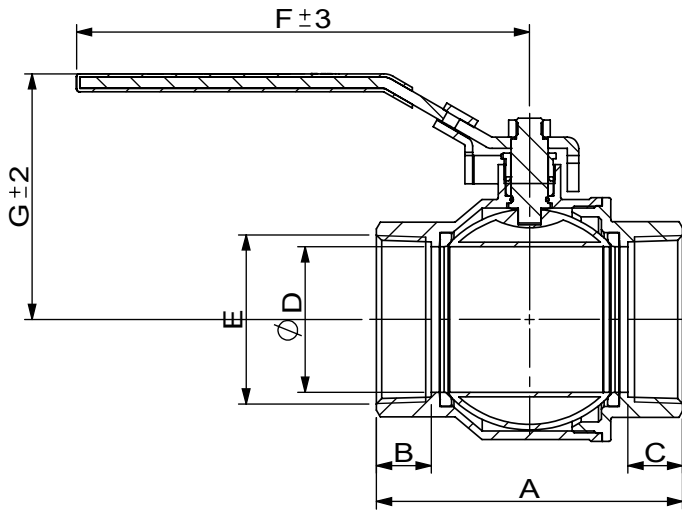

Size	A(in)	B(in)	C(in)	D(in)	E	F(in)	Weight(lb)	PART NO.
1/4"	1.732	0.453	3.15	Ø 0.394	1/4-18NPT	1.843	0.26	NLVB206FP-04
3/8"	1.732	0.453	3.15	Ø 0.394	3/8-18NPT	1.843	0.26	NLVB206FP-06
1/2"	2.047	0.551	3.15	Ø 0.512	1/2-14NPT	1.937	0.37	NLVB206FP-08
3/4"	2.303	0.571	4.134	Ø 0.709	3/4-14NPT	2.291	0.55	NLVB206FP-12
1"	2.795	0.689	4.134	Ø 0.945	1-11.5NPT	2.469	0.88	NLVB206FP-16
1-1/4"	3.15	0.689	4.921	Ø 1.201	1 1/4-11.5NPT	3.039	1.36	NLVB206FP-20
1-1/2"	3.504	0.709	4.921	Ø 1.457	1 1/2-11.5NPT	3.217	1.88	NLVB206FP-24
2"	4.193	0.748	7.087	Ø 1.949	2-11.5NPT	3.72	3.44	NLVB206FP-32

Lead-Free Brass Ball Valves

Diameters: 2-1/2" - 4"

DESIGN FEATURES:

- **Body:** Forged Lead-Free Brass
- **Port:** Full
- **Design:** Two Piece Body
- **Handle:** Locking Device
- **Ball:** 304 Stainless Steel
- **Seats:** PTFE
- **Stem:** Blow-Out Proof
- **2-1/2" - 4" Rated:** 600PSI Non-Shock WOG
125PSI SWP

POSITION OF "OPEN"

POSITION OF "CLOSE"

PART NO.

No.	Part	Material	Qty.
1	Hex-nut	Steel	1
2	Handle	Steel	1
3	Packing nut	Brass	1
4	Packing gland	PTFE	1
5	Stem	C3600	1
6	O-ring	EPDM	1
7	Body	C46500	1
8	Ball	Stainless Steel	1
9	Seat	PTFE	1
10	Bonnet	C46500	1
11	Lock catch	Steel	1

Size	A(in)	B(in)	C(in)	D(in)	E	F(in)	G(in)	Weight(lb)	PART NO.
2-1/2"	5.551	1.063	1.063	∅ 2.5	2 1/2-8NPT	9.449	4.744	7.32	NLVB206FP-40
3"	6.378	1.142	1.142	∅ 3.031	3-8NPT	9.449	5.118	10.11	NLVB206FP-48
4"	7.543	1.201	1.201	∅ 3.937	4-8NPT	9.449	5.866	16.91	NLVB206FP-64