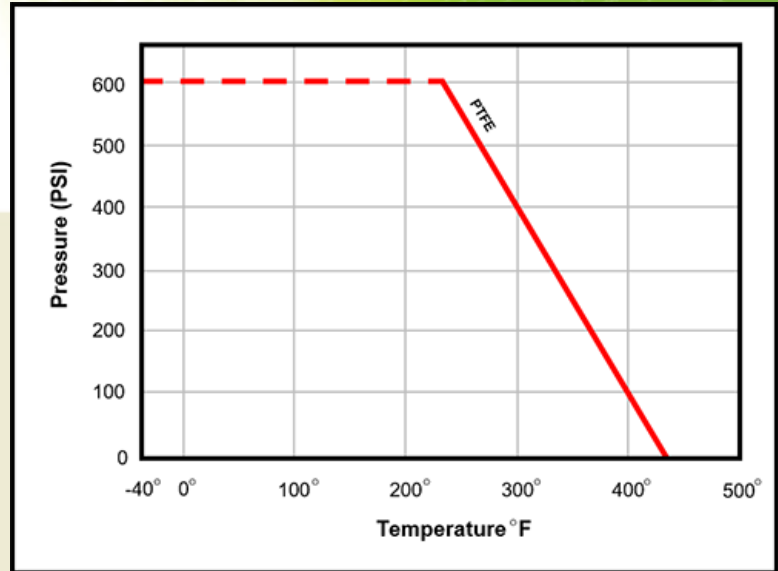

Lead-Free Brass Ball Valves

Diameters: 1/4" - 2"

DESIGN FEATURES:

- **Body:** Forged Lead-Free Brass
- **Port:** Full
- **Design:** Two Piece Body
- **Handle:** Locking Device
- **Ball:** Chrome Plated Lead-Free Brass 1/4" - 1"
  304 Stainless Steel 1-1/4" - 2"
- **Seats:** PTFE
- **Stem:** Blow-Out Proof
- **1/4" - 2" Rated:** 600PSI Non-Shock WOG

APPLICABLE STANDARDS:

- Threaded Ends ANSI B1.20.1
- Conforms to MSS-SP-110
- CSA Gas Approved to 2" (IPS Only)
- NSF61 and ANSI 372 Approved

Conforms with lead content requirements for lead-free plumbing as defined by the U.S. Safe Drinking Water Act. Certified ≤ 0.25 weighted average % lead.

Cleveland Headquarters

One Merit Drive/PO Box 43127
Cleveland, OH 44143
TEL: 800.726.9800
FAX: 855.MBFAXIT (623.2948)
EMAIL: mbsales@meritbrass.com

Dallas Distribution Center

10614 King William Drive
Dallas, TX 75220
TEL: 877.259.2591
FAX: 877.259.2596
EMAIL: mbsalesTX@meritbrass.com

Birmingham Distribution Center

220 Oxmoor Court
Birmingham, AL 35209
TEL: 855.912.0409
FAX: 866.668.9168
EMAIL: mbsalesAL@meritbrass.com

Sparks Distribution Center

200 Vista Blvd., Suite #106
Sparks, NV 89434
TEL: 877.711.RENO (7366)
FAX: 877.376.0093
EMAIL: mbsalesNV@meritbrass.com