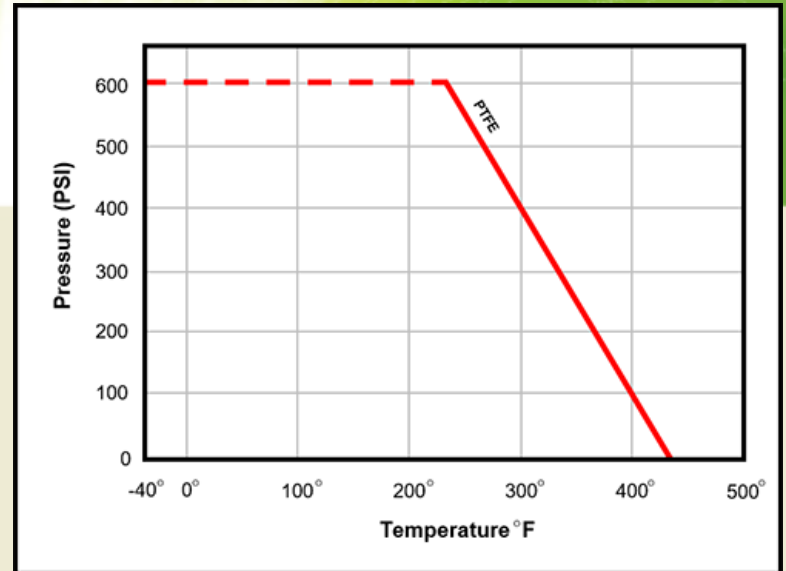

Lead-Free Brass Ball Valves

Diameters: 2-1/2" - 4"

DESIGN FEATURES:

- **Body:** Forged Lead-Free Brass
- **Port:** Full
- **Design:** Two Piece Body
- **Handle:** Locking Device
- **Ball:** 304 Stainless Steel
- **Seats:** PTFE
- **Stem:** Blow-Out Proof
- **2-1/2" - 4" Rated:** 600PSI Non-Shock WOG
  125PSI SWP

APPLICABLE STANDARDS:

- Threaded Ends ANSI B1.20.1
- Conforms to MSS-SP-110
- NSF61 and ANSI 372 Approved
- UL/FM Approved