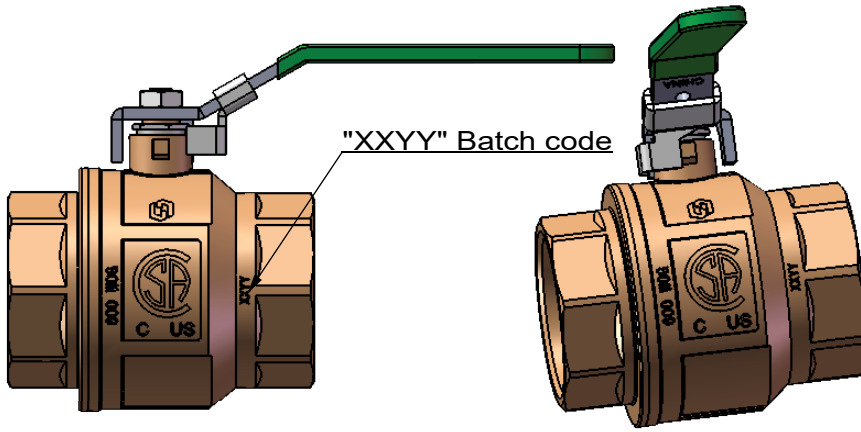

No.	Part	Material	Qty.
1	Hex-nut	Steel	1
2	Handle	Steel	1
3	Packing nut	Brass	1
4	Packing gland	PTFE	1
5	Stem	C3600	1
6	O-ring	EPDM	1
7	Body	C46500	1
8	Ball	Stainless Steel	1
9	Seat	PTFE	1
10	Bonnet	C46500	1
11	Lock catch	Steel	1

Size	A(in)	B(in)	C(in)	D(in)	E	F(in)	G(in)	Weight(lb)	PART NO.
2-1/2"	5.551	1.063	1.063	∅ 2.5	2 1/2-8NPT	9.449	4.744	7.32	NLVB206FP-40
3"	6.378	1.142	1.142	∅ 3.031	3-8NPT	9.449	5.118	10.11	NLVB206FP-48
4"	7.543	1.201	1.201	∅ 3.937	4-8NPT	9.449	5.866	16.91	NLVB206FP-64