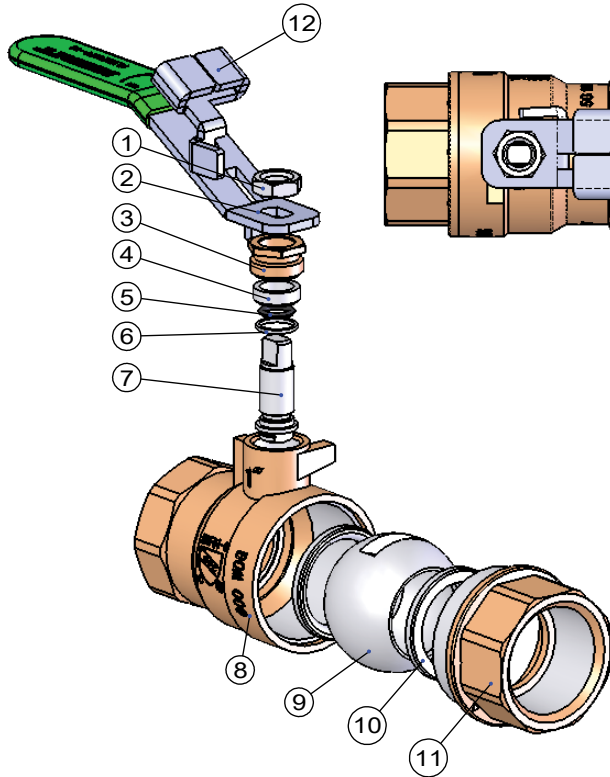

Lead-Free Brass Ball Valves

Diameters: 1/4" - 2"

DESIGN FEATURES:

- **Body:** Forged Lead-Free Brass
- **Port:** Full
- **Design:** Two Piece Body
- **Handle:** Locking Device
- **Ball:** Chrome Plated Lead-Free Brass 1/4" - 1"
304 Stainless Steel 1-1/4" - 2"
- **Seats:** PTFE
- **Stem:** Blow-Out Proof
- **1/4" - 2" Rated:** 600PSI Non-Shock WOG

PART NO.

No.	Part	Material	QTY.
1	Hex-nut	Steel	1
2	Handle	Steel	1
3	Packing nut	Brass	1
4	Packing gland	PTFE	1
5	O-Ring	EPDM	1
6	Washer	PTFE	1
7	Stem	1/4"-1" : C46500 1-1/4"-2" : C36000	1
8	Body	C46500	1
9	Ball	1/4"-1" : C46500 1-1/4"-2" : AISI304	1
10	Seat	PTFE	2
11	Bonnet	C46500	1
12	Lock catch	Steel	1

Size	A(in)	B(in)	C(in)	D(in)	E	F(in)	Weight(lb)	PART NO.
1/4"	1.732	0.453	3.15	Ø 0.394	1/4-18NPT	1.843	0.26	NLVB206FP-04
3/8"	1.732	0.453	3.15	Ø 0.394	3/8-18NPT	1.843	0.26	NLVB206FP-06
1/2"	2.047	0.551	3.15	Ø 0.512	1/2-14NPT	1.937	0.37	NLVB206FP-08
3/4"	2.303	0.571	4.134	Ø 0.709	3/4-14NPT	2.291	0.55	NLVB206FP-12
1"	2.795	0.689	4.134	Ø 0.945	1-11.5NPT	2.469	0.88	NLVB206FP-16
1-1/4"	3.15	0.689	4.921	Ø 1.201	1 1/4-11.5NPT	3.039	1.36	NLVB206FP-20
1-1/2"	3.504	0.709	4.921	Ø 1.457	1 1/2-11.5NPT	3.217	1.88	NLVB206FP-24
2"	4.193	0.748	7.087	Ø 1.949	2-11.5NPT	3.72	3.44	NLVB206FP-32

Lead-Free Brass Ball Valves

Diameters: 2-1/2" - 4"

DESIGN FEATURES:

- **Body:** Forged Lead-Free Brass
- **Port:** Full
- **Design:** Two Piece Body
- **Handle:** Locking Device
- **Ball:** 304 Stainless Steel
- **Seats:** PTFE
- **Stem:** Blow-Out Proof
- **2-1/2" - 4" Rated:** 600PSI Non-Shock WOG
125PSI SWP