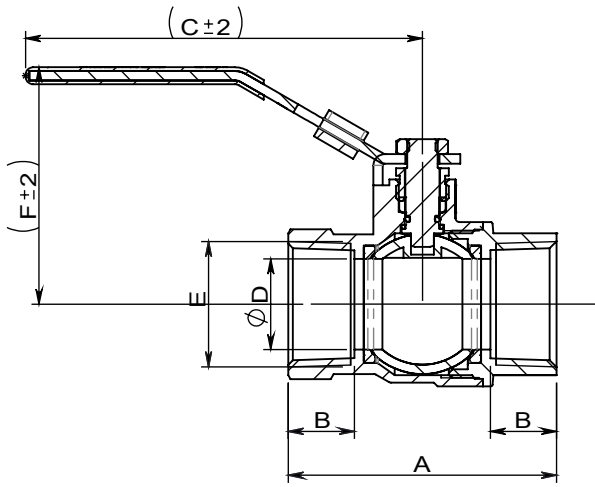

Lead-Free Brass Ball Valves

Diameters: 1/4" - 2"

DESIGN FEATURES:

- **Body:** Forged Lead-Free Brass
- **Port:** Full
- **Design:** Two Piece Body
- **Handle:** Locking Device
- **Ball:** Chrome Plated Lead-Free Brass 1/4" - 1"
304 Stainless Steel 1-1/4" - 2"
- **Seats:** PTFE
- **Stem:** Blow-Out Proof
- **1/4" - 2" Rated:** 600PSI Non-Shock WOG

PART NO.

No.	Part	Material	QTY.
1	Hex-nut	Steel	1
2	Handle	Steel	1
3	Packing nut	Brass	1
4	Packing gland	PTFE	1
5	O-Ring	EPDM	1
6	Washer	PTFE	1
7	Stem	1/4"-1" : C46500 1-1/4"-2" : C36000	1
8	Body	C46500	1
9	Ball	1/4"-1" : C46500 1-1/4"-2" : AISI304	1
10	Seat	PTFE	2
11	Bonnet	C46500	1
12	Lock catch	Steel	1

Size	A(in)	B(in)	C(in)	D(in)	E	F(in)	Weight(lb)	PART NO.
1/4"	1.732	0.453	3.15	Ø 0.394	1/4-18NPT	1.843	0.26	NLVB206FP-04
3/8"	1.732	0.453	3.15	Ø 0.394	3/8-18NPT	1.843	0.26	NLVB206FP-06
1/2"	2.047	0.551	3.15	Ø 0.512	1/2-14NPT	1.937	0.37	NLVB206FP-08
3/4"	2.303	0.571	4.134	Ø 0.709	3/4-14NPT	2.291	0.55	NLVB206FP-12
1"	2.795	0.689	4.134	Ø 0.945	1-11.5NPT	2.469	0.88	NLVB206FP-16
1-1/4"	3.15	0.689	4.921	Ø 1.201	1 1/4-11.5NPT	3.039	1.36	NLVB206FP-20
1-1/2"	3.504	0.709	4.921	Ø 1.457	1 1/2-11.5NPT	3.217	1.88	NLVB206FP-24
2"	4.193	0.748	7.087	Ø 1.949	2-11.5NPT	3.72	3.44	NLVB206FP-32

Lead-Free Brass Ball Valves

Diameters: 2-1/2" - 4"

DESIGN FEATURES:

- **Body:** Forged Lead-Free Brass
- **Port:** Full
- **Design:** Two Piece Body
- **Handle:** Locking Device
- **Ball:** 304 Stainless Steel
- **Seats:** PTFE
- **Stem:** Blow-Out Proof
- **2-1/2" - 4" Rated:** 600PSI Non-Shock WOG
125PSI SWP