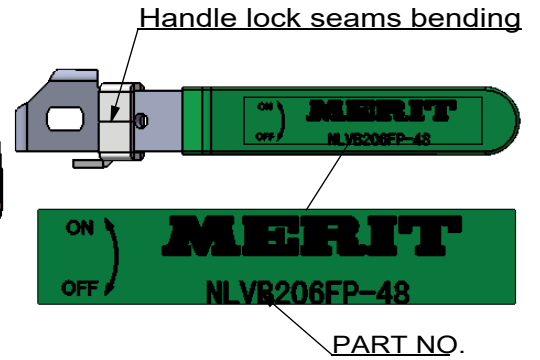

No.	Part	Material	Qty.
1	Hex-nut	Steel	1
2	Handle	Steel	1
3	Packing nut	Brass	1
4	Packing gland	PTFE	1
5	Stem	C3600	1
6	O-ring	EPDM	1
7	Body	C46500	1
8	Ball	Stainless Steel	1
9	Seat	PTFE	1
10	Bonnet	C46500	1
11	Lock catch	Steel	1

Size	A(in)	B(in)	C(in)	D(in)	E	F(in)	G(in)	Weight(lb)	PART NO.
2-1/2"	5.551	1.063	1.063	∅ 2.5	2 1/2-8NPT	9.449	4.744	7.32	NLVB206FP-40
3"	6.378	1.142	1.142	∅ 3.031	3-8NPT	9.449	5.118	10.11	NLVB206FP-48
4"	7.543	1.201	1.201	∅ 3.937	4-8NPT	9.449	5.866	16.91	NLVB206FP-64