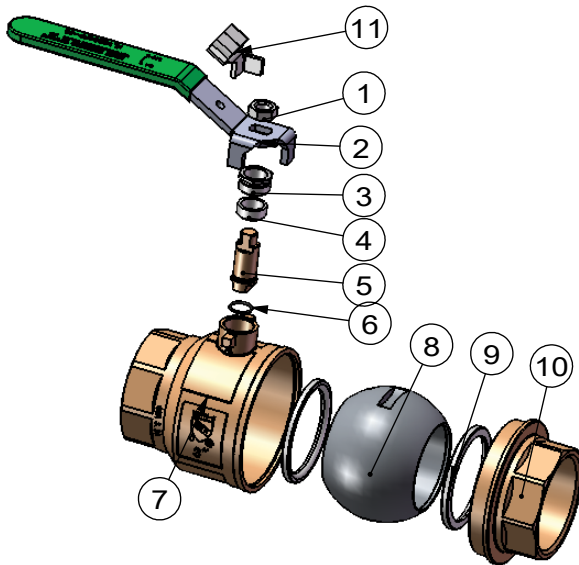

Lead-Free Brass Ball Valves

Diameters: 2-1/2" - 4"

DESIGN FEATURES:

- **Body:** Forged Lead-Free Brass
- **Port:** Full
- **Design:** Two Piece Body
- **Handle:** Locking Device
- **Ball:** 304 Stainless Steel
- **Seats:** PTFE
- **Stem:** Blow-Out Proof
- **2-1/2" - 4" Rated:** 600PSI Non-Shock WOG
125PSI SWP

POSITION OF "OPEN"

POSITION OF "CLOSE"

PART NO.

No.	Part	Material	Qty.
1	Hex-nut	Steel	1
2	Handle	Steel	1
3	Packing nut	Brass	1
4	Packing gland	PTFE	1
5	Stem	C3600	1
6	O-ring	EPDM	1
7	Body	C46500	1
8	Ball	Stainless Steel	1
9	Seat	PTFE	1
10	Bonnet	C46500	1
11	Lock catch	Steel	1

Size	A(in)	B(in)	C(in)	D(in)	E	F(in)	G(in)	Weight(lb)	PART NO.
2-1/2"	5.551	1.063	1.063	∅ 2.5	2 1/2-8NPT	9.449	4.744	7.32	NLVB206FP-40
3"	6.378	1.142	1.142	∅ 3.031	3-8NPT	9.449	5.118	10.11	NLVB206FP-48
4"	7.543	1.201	1.201	∅ 3.937	4-8NPT	9.449	5.866	16.91	NLVB206FP-64