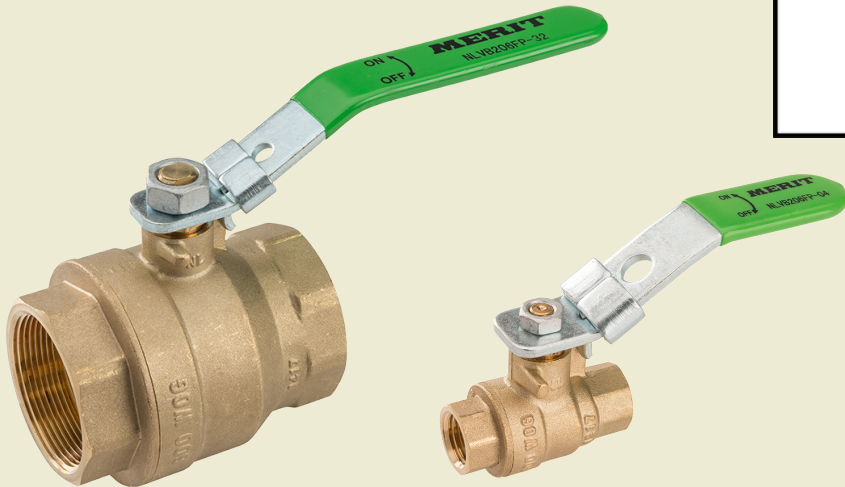

Lead-Free Brass Ball Valves

Diameters: 1/4" - 2"

DESIGN FEATURES:

- **Body:** Forged Lead-Free Brass
- **Port:** Full
- **Design:** Two Piece Body
- **Handle:** Locking Device
- **Ball:** Chrome Plated Lead-Free Brass 1/4" - 1"
304 Stainless Steel 1-1/4" - 2"
- **Seats:** PTFE
- **Stem:** Blow-Out Proof
- **1/4" - 2" Rated:** 600PSI Non-Shock WOG

APPLICABLE STANDARDS:

- Threaded Ends ANSI B1.20.1
- Conforms to MSS-SP-110
- CSA Gas Approved to 2" (IPS Only)
- NSF61 and ANSI 372 Approved

Conforms with lead content requirements for lead-free plumbing as defined by the U.S. Safe Drinking Water Act. Certified ≤ 0.25 weighted average % lead.

Lead-Free Brass Ball Valves

Diameters: 2-1/2" - 4"

DESIGN FEATURES:

- **Body:** Forged Lead-Free Brass
- **Port:** Full
- **Design:** Two Piece Body
- **Handle:** Locking Device
- **Ball:** 304 Stainless Steel
- **Seats:** PTFE
- **Stem:** Blow-Out Proof
- **2-1/2" - 4" Rated:** 600PSI Non-Shock WOG
125PSI SWP