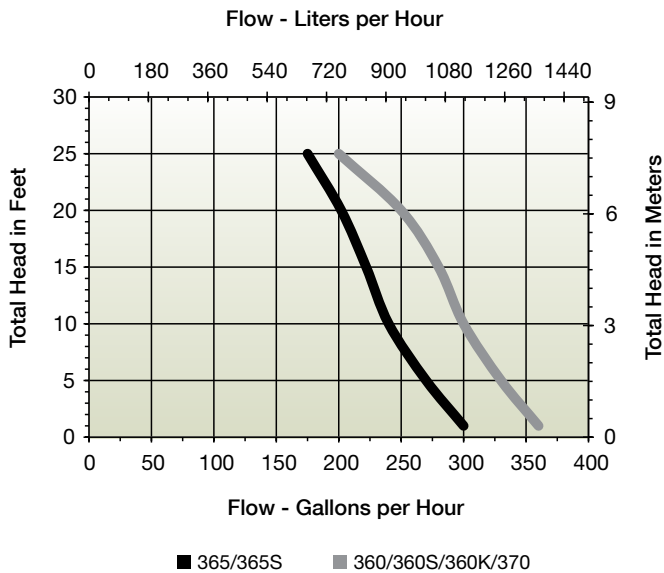

PERFORMANCE DATA

REPLACEMENT & BRUSH KITS

Item No.	Model	Includes	Kit Used On
555702	HRK-360S	(2) Each - Buna Impeller with SST Insert, Buna Cover Gaskets (1) Each - SST Cam, SST Cam Screws, SST Volute Cover, Cam Gasket (4) Each - Volute Cover Screws	All Models
555706	IRK-360	(2) Each - Buna Impellers with Brass Insert, Buna Cover Gaskets	555502, 555122, 555602
555710	HW-360	(1) Each - 10' ft Garden Hose, SST Spring Strainer, Suction Adapter	All Models
555713	IRK-360S	(2) Each - Buna Impellers with SST Insert, Buna Cover Gaskets	555103, 555203, 555503
555714	ISRK-360S	(2) Each - Buna Impellers with SST Insert, Buna Cover Gaskets (1) Each - Slinger, Viton U-Cup Seal, Felt Washer, Retainer Ring	All Models
555705	WB-360	Brush Kit: (2) Each - White Caps, Brushes, Covers with Springs	All Models