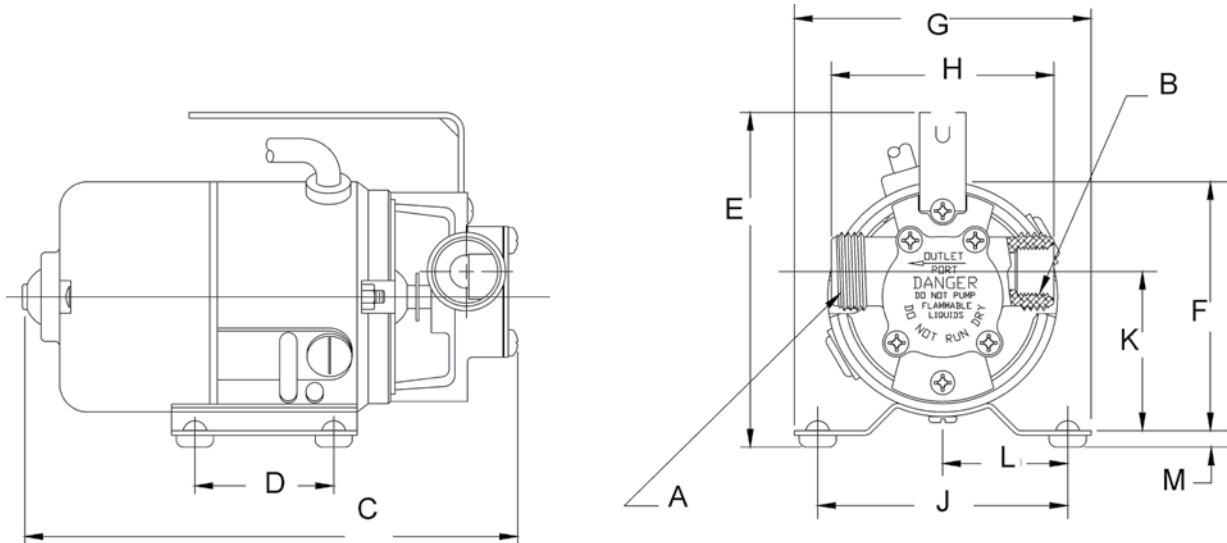

### FEATURES

- Self-priming for instant delivery or dewatering up to 6' (1.8 m)
- Non-submersible stainless steel or plated brass pump body
- Rugged metallic handle or easy portability
- Dual threaded intake and discharge with both 3/4" (19 mm) male garden hose thread and 3/8" FNPT (9.5 mm)
- Model 360K includes pump, hose, strainer, and suction adapter
- Pump only models available with separate kit options
- cULus listing on models 555502, 555103, 555507, and 555122

SERIES SPECIFICATIONS CONT.

Model	A	B	C	D	E	F	G	H	J	K	L	M
115 V	3/4" MGHT 1.91 cm	3/8" FNPT 9.5 mm	6.62" 16.81 cm	1.87" 4.75 cm	4.5" 11.43 cm	3.35" 8.51 cm	4" 10.16 cm	3" 7.62 cm	3.37" 8.56 cm	2.14" 5.44 cm	1.69" 4.29 cm	0.22" 5.6 mm
12 VDC	3/4" MGHT 1.91 cm	3/8" FNPT 9.5 mm	5.93" 15.06 cm	1.87" 4.75 cm	4.18" 10.62 cm	3.13" 7.95 cm	4" 10.16 cm	3" 7.62 cm	3.37" 8.56 cm	1.82" 4.62 cm	1.69" 4.29 cm	0.22" 5.6 mm