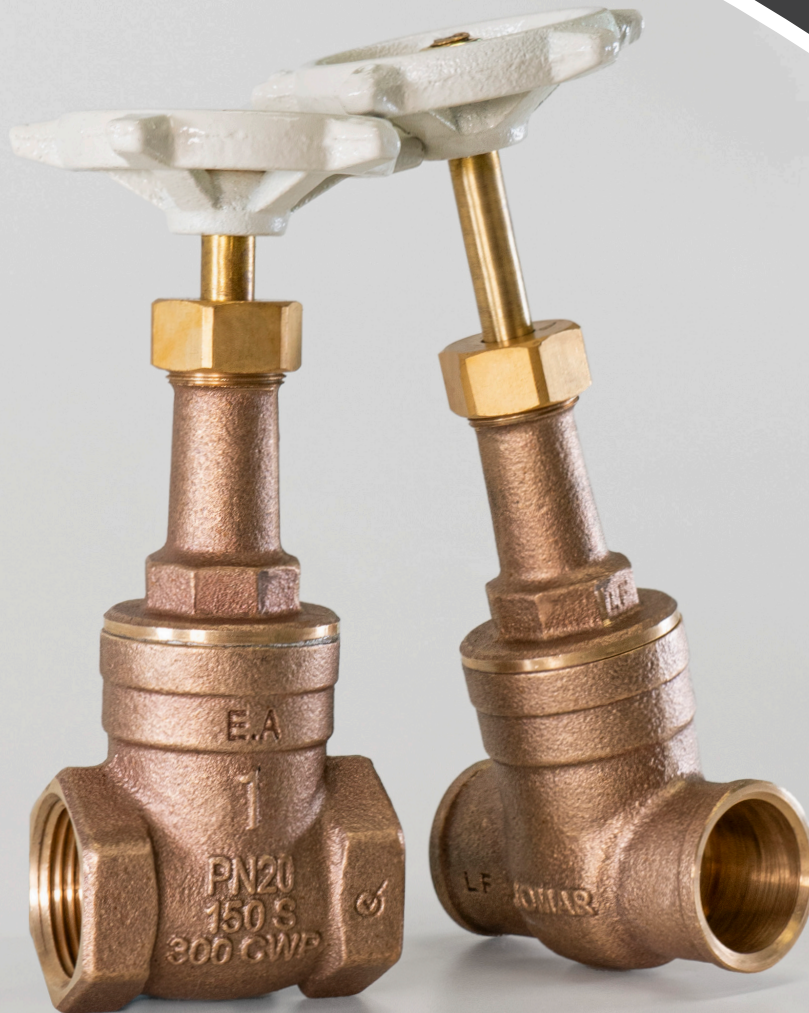

LEAD FREE RISING STEM GATE VALVE

1/2" - 2"

T/S-351G

THREADED & SOLDER CONNECTIONS

- ✓ Solid Wedge Gate with Rising Stem
- ✓ Dezincification Resistant Lead Free Bronze
- ✓ 100% Tested

Contact csr@jomar.com
or visit jomarvalve.com for
more information.