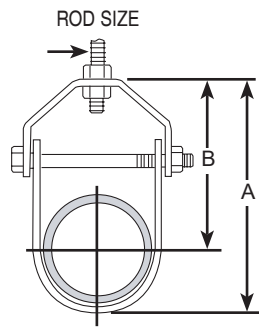

#### Light Duty Clevis - Plain

NOMINAL PIPE SIZE	ITEM #	ROD SIZE	A	B	MAX. REC. LOAD LBS.
1/2"	2550230-1/2	3/8	2-1/8"	1-5/8"	150
3/4"	2550230-3/4	3/8	2-3/8"	1-3/4"	250
1"	2550230-1	3/8	2-3/4"	2-1/16"	250
1-1/4"	2550230-1-1/4	3/8	3-5/16"	2-3/8"	250
1-1/2"	2550230-1-1/2	3/8	3-15/16"	2-15/16"	250
2"	2550230-2	3/8	4-1/2"	3-1/4"	250
2-1/2"	2550230-2-1/2	1/2	5-1/4"	3-3/4"	350
3"	2550230-3	1/2	6"	4-1/8"	350
4"	2550230-4	5/8	7-3/4"	5-3/8"	400

#### Electro-Galvanized Light Duty Clevis

NOMINAL PIPE SIZE	ITEM #	ROD SIZE	A	B	MAX. REC. LOAD LBS.
1/2"	25-50-229-1/2	3/8	2-1/8"	1-5/8"	150
3/4"	25-50-229-3/4	3/8	2-3/8"	1-3/4"	250
1"	25-50-229-1	3/8	2-3/4"	2-1/16"	250
1-1/4"	25-50-229-1-1/4	3/8	3-5/16"	2-3/8"	250
1-1/2"	25-50-229-1-1/2	3/8	3-15/16"	2-15/16"	250
2"	25-50-229-2	3/8	4-1/2"	3-1/4"	250
2-1/2"	25-50-229-2-1/2	1/2	5-1/4"	3-3/4"	350
3"	25-50-229-3	1/2	6"	4-1/8"	350
4"	25-50-229-4	5/8	7-3/4"	5-3/8"	400