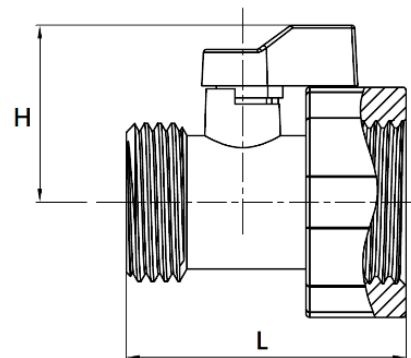

1/4 Turn Garden Hose Shut-off Valve

Feature:

- ✓ Forged Standard Brass Body
- ✓ Hose Thread conform to ANSI B1.20.7
- ✓ PA wrapped zinc alloy handle
- ✓ NBR washer included

Working Pressure:

- 125 psi Maximum

Part #	Description
5G0001	Straight Shut-off Valve 3/4" FHT x MHT

Dimensions		
Model	H	L
5G0001	1.15	1.82

*Unit in inch

Part Name	Material
1 Washer	NBR
2 Seat	Brass
3 O-ring	NBR
4 Swivel Nut	Brass+PA
5 Seal Ring	PTFE
6 Ball	Brass
7 Body	Brass
8 Stem	Brass
9 O-ring	NBR
10 Handle	Zinc+PA
11 Screw	Steel