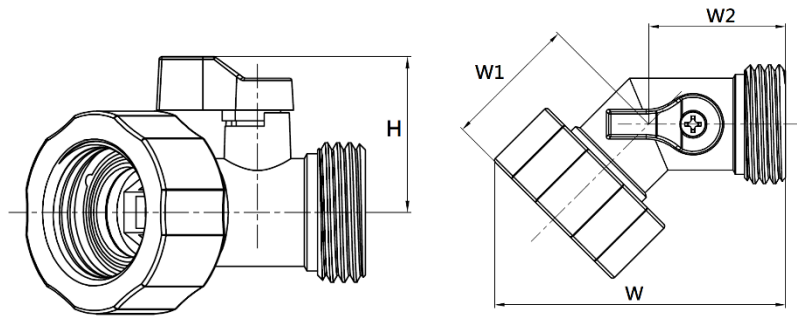

## 1/4 Turn Garden Hose Shut-off Valve

**Feature:**

- ✓ Forged Standard Brass Body
- ✓ Hose Thread conform to ANSI B1.20.7
- ✓ PA wrapped zinc alloy handle
- ✓ NBR washer included

**Working Pressure:**

- 125 psi Maximum

Part #	Description
5G0002	45 deg Shut-off Valve 3/4" FHT x MHT

Dimensions				
Model	H	W	W1	W2
5G0002	1.15	2.51	1.17	1.18

\*Unit in inch

Part Name	Material
1 Washer	NBR
2 Seat	Brass
3 O-ring	NBR
4 Swivel Nut	Brass+PA
5 Body	Brass
6 Seal Ring	PTFE
7 Ball	Brass
8 Adapter	Brass
9 Stem	Brass
10 O-ring	NBR
11 Handle	Zinc+PA
12 Screw	Steel