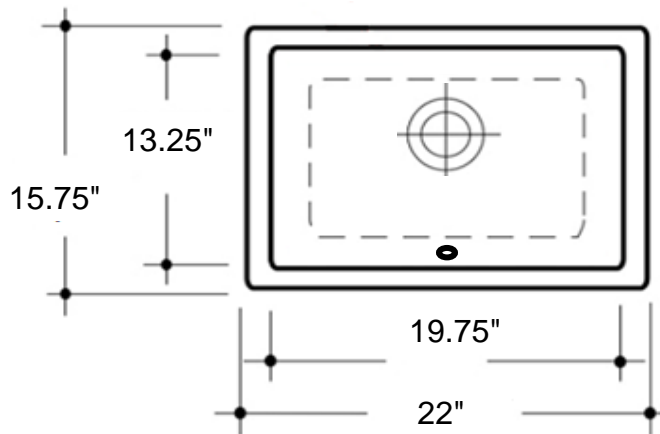

Features

- 22" x 15.75" x 6.7"
- Vitreous china
- Undermount sink
- Without faucet holes
- With overflow

AVAILABLE COLORS:

White / Biscuit

CODES:

ASME A112.19.2/CSA B45.1

Product Diagram

1-877-500-SINK (7465)