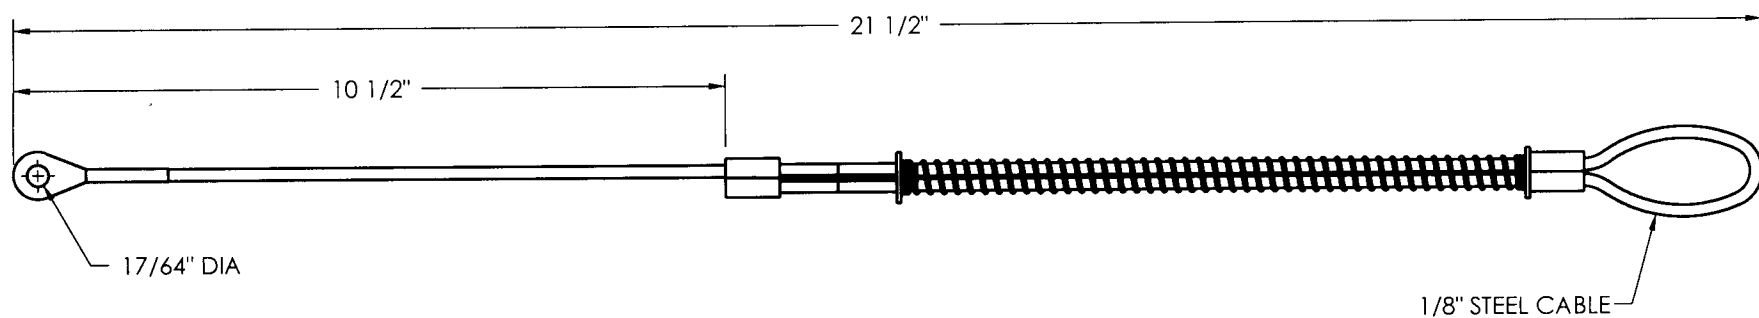

WSR1E

CUSTOMER DWG

CUSTOMER DWG

AGREEMENT TO MAINTAIN CONFIDENTIALITY

This drawing is owned by Dixon Valve & Coupling Co. and shall be returned upon demand. It is loaned on condition that it shall not be copied or reproduced or submitted to others without the owners consent. In accepting it subject to this condition the recipient further agrees that this drawing or any design detail or concept disclosed herein shall not be used in any way detrimental to or in competition with the owner. If the recipient does not agree to the terms of this agreement they shall return this drawing immediately.

The Right Connection™

DIXON VALVE & COUPLING CO.
U. S. A.

TITLE
1/8" SINGLE LOOP KING SAFETY CABLE
WITH SAFETY MARINE EYE

DRWN BY:
ARP
11/21/08

CHECKED BY:
Erhard J.
11/21/08

APPROVAL: *MRB*
11/21/08

MAT'L:
CARBON STEEL WITH
STAINLESS STEEL MARINE EYE

WSR1E