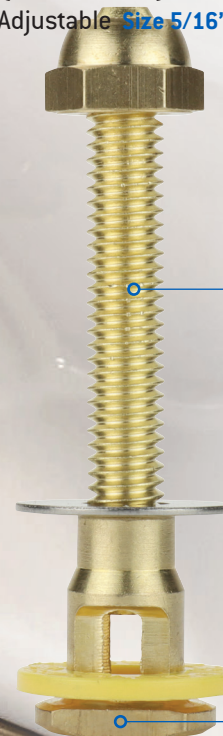

SetFast bolts are a real time saver that simplifies both toilet installation and removal. Sold in pairs, 2 bolts per pack.

Features:

- Professional grade 5/16" solid brass with stainless steel washers
- No Cutting or Break-off
- No Spinning
- No Tipping
- Self Adjusting Length 1347502
- Adjustable Length 1347504. Great for installations where the closet flange is below the finished floor.

Standard Length (1347502)

Self Adjusting Size 5/16" x 2-1/4" down to 1-1/2"

Turning the brass nut forces the bolt to turn once it hits the unique white dot "thread locker". This action is what makes the bolt a self-adjusting tool.

"No Tip" Washer prevents bolt from tipping when setting toilet over closet bolt

XT Length (1347504)

Adjustable Size 5/16" x 3"

Professional grade 5/16" solid brass

Flat sides on the bolt ridge and body preventing the bolt from spinning

PRODUCT	DESCRIPTION	MODEL	UNITS/CASE
1347502	SetFast Self Adjusting Closet Bolt – Standard Length – 5/16" x 2-1/4"	1347502	100
1347504	SetFast Adjustable Closet Bolt – Extended Length – 5/16" x 3"	1347504	50