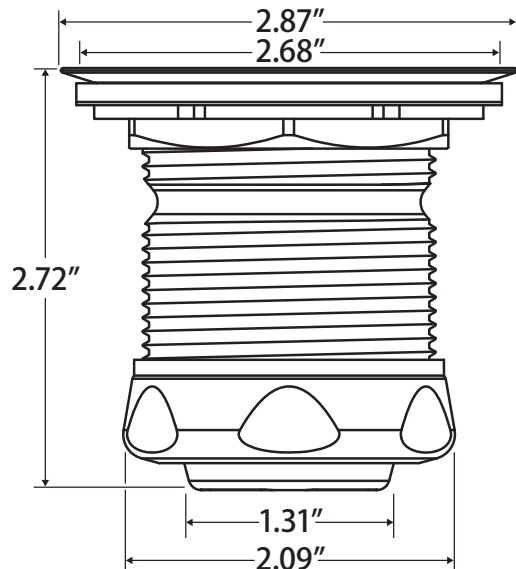

## Chrome Plated Brass or 300 Grade Brushed Stainless Steel Bar Sink Strainer

**SS-308**

With a unique deep cup basket that is removable for easy cleaning, Small Wonder™ models come in either a chrome plated brass or brushed stainless steel finish, and all come standard with a brass tail nut. This strainer fits most standard bar sinks openings.

Fits sinks which have a thickness between 1/16" and 1"

**WARNING:** This product can expose you to chemicals including lead, which is known to the State of California to cause cancer, and lead, which is known to the State of California to cause birth defects or other reproductive harm. For more information go to [www.P65Warnings.ca.gov](http://www.P65Warnings.ca.gov).