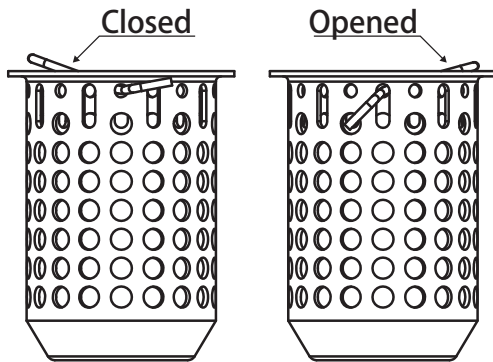

# Small Wonder™ Basket Strainer

## Chrome Plated Brass or 300 Grade Brushed Stainless Steel Bar Sink Strainer

**SS-308**

With a unique deep cup basket that is removable for easy cleaning, Small Wonder™ models come in either a chrome plated brass or brushed stainless steel finish, and all come standard with a brass tail nut. This strainer fits most standard bar sinks openings.

Fits sinks which have a thickness between 1/16" and 1"

**WARNING:** This product can expose you to chemicals including lead, which is known to the State of California to cause cancer, and lead, which is known to the State of California to cause birth defects or other reproductive harm. For more information go to [www.P65Warnings.ca.gov](http://www.P65Warnings.ca.gov).