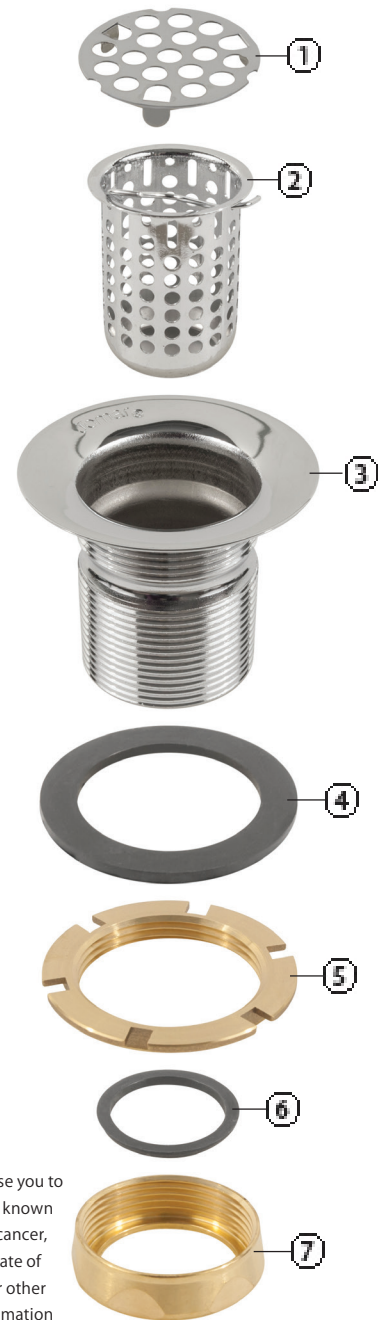

# Small Wonder™ Basket Strainer

## Chrome Plated Brass or 300 Grade Brushed Stainless Steel Bar Sink Strainer

**SS-308**

With a unique deep cup basket that is removable for easy cleaning, Small Wonder™ models come in either a chrome plated brass or brushed stainless steel finish, and all come standard with a brass tail nut. This strainer fits most standard bar sinks openings.

Fits sinks which have a thickness between 1/16" and 1"

**WARNING:** This product can expose you to chemicals including lead, which is known to the State of California to cause cancer, and lead, which is known to the State of California to cause birth defects or other reproductive harm. For more information go to [www.P65Warnings.ca.gov](http://www.P65Warnings.ca.gov).

Note: All models include friction ring