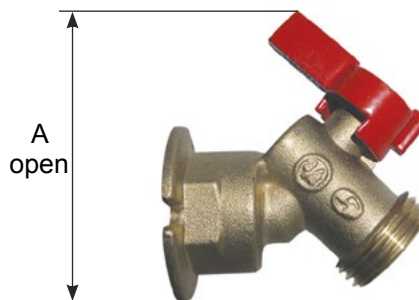

Feature

- 125# CWP
- Brass body
- FNPT x Hose end (RW-255 & RW-515)
- Solder x Hose end (RW-275)

Dimension

RW-255

	A [in]	Wt. [lb]
1/2"	2.00	0.34
3/4"	2.00	0.44

RW-275

	A [in]	Wt. [lb]
1/2"	2.00	0.34
3/4"	2.00	0.36

RW-515

	A [in]	Wt. [lb]
1/2"	1.10	0.28
3/4"	1.25	0.32