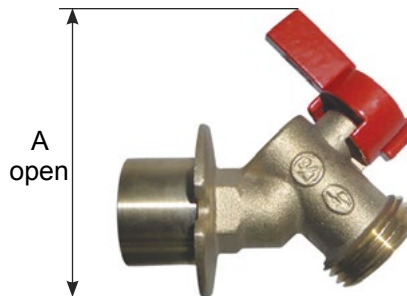

Feature

- 125# CWP
- Brass body
- FNPT x Hose end (RW-255 & RW-515)
- Solder x Hose end (RW-275)

Dimension

RW-255

	A [in]	Wt. [lb]
1/2"	2.00	0.34
3/4"	2.00	0.44

RW-275

	A [in]	Wt. [lb]
1/2"	2.00	0.34
3/4"	2.00	0.36

RW-515

	A [in]	Wt. [lb]
1/2"	1.10	0.28
3/4"	1.25	0.32