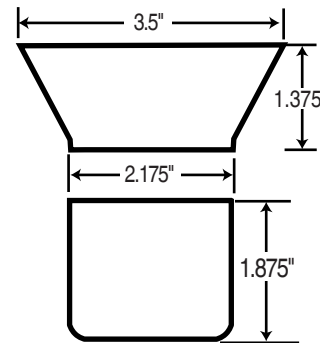

PLASTIC TWO PIECE PENDANT ESCUTCHEON

STANDARD 401 STYLE CUP & SKIRT

- Made of corrosion resistant injection molded plastic
- Great for outdoor applications
- Stock Finishes: chrome plated and white

ITEM #	DESCRIPTION	SIZE
45-25-090	Plastic 2 piece canopy (standard) white	1/2" IPS
45-25-091	Plastic 2 piece canopy (standard) chrome plated	1/2" IPS