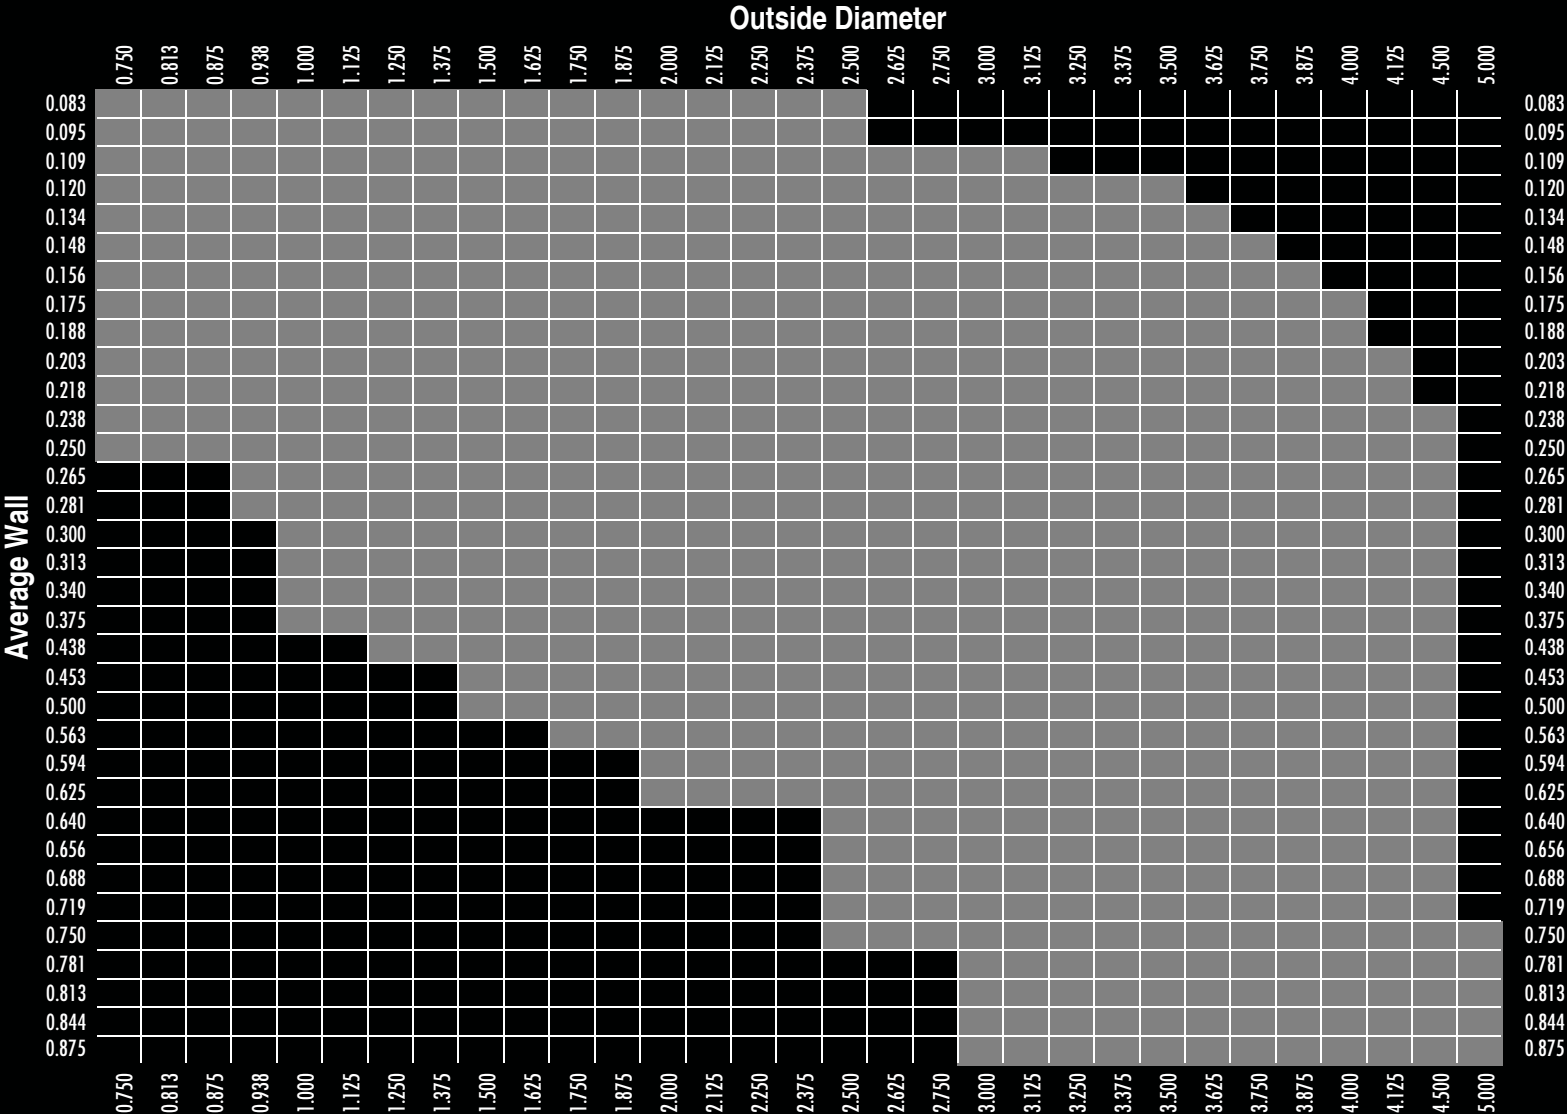

SIZES AND SPECIFICATIONS

www.mstube.com
800.521.8416

ASTM/ASME: A106, A179, A192, A209, A210, A213, A333, A334, A335, A423, A519

Gray indicates available sizes