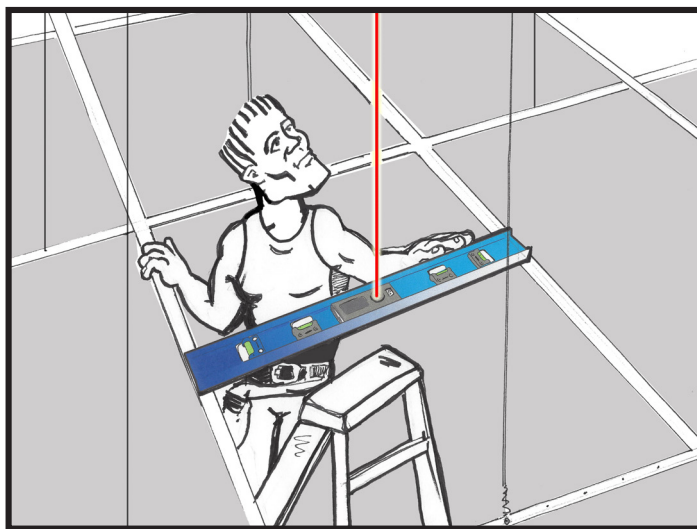

THE GRID MARKSMAN

FIRE SPRINKLER CENTERING LEVEL WITH

- Increase speed, accuracy and productivity
- Perfect for any sprinkler fitter
- No need to use a clumsy plumb bob or heavy unistrut to get your center of tile measurement

BUILT-IN LASER

- Laser is powered by two AAA batteries
- Projects vertical laser dot over 40 ft.

- Simple, lightweight design

- 24" Aluminum Level is Durable and Easy to use

- Includes 4 leveling vials and recessed built-in Laser Attachment