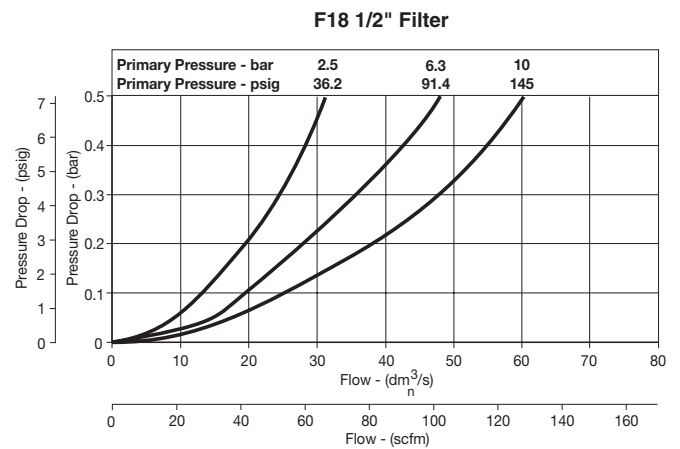

= "Most Popular"

Replacement Bowl Kits

- Metal Bowl with Sight Gauge,
  Automatic Float Drain..... GRP-96-637
- Metal Bowl with Sight Gauge, Manual Drain..... GRP-96-636
- Plastic Bowl –
  Bowl Guard, Auto Drain GRP-96-635
- Bowl Guard, Manual Drain..... GRP-96-634

Replacement Element Kits and Bowl Seal

- Type "A", 5 Micron Element..... FRP-96-639
- Type "A", 5 Micron with Retainer, Deflector,
  and Bowl O-ring FRP-96-641

Accessories

- Automatic Drain –
  Fluorocarbon GRP-95-981
- Nitrile GRP-95-973
- Manual Drain..... GRP-96-685
- Sight Gauge Kit..... GRP-96-825
- Wall Mounting Bracket –
  L-Type GPA-96-604
- T-Type..... GPA-96-602

B
Filters, Regulators, Lubricators

Ordering Information

Model Type	Port Size	Plastic Bowl / Bowl Guard	Metal Bowl / Sight Gauge
Manual Drain	1/4	F18-02-SK00B	F18-02-SL00B
	3/8	F18-03-SK00B	F18-03-SL00B
	1/2	F18-04-SK00B	F18-04-SL00B
Automatic Drain	1/4	F18-02-SG00B	F18-02-SH00B
	3/8	F18-03-SG00B	F18-03-SH00B
	1/2	F18-04-SG00B	F18-04-SH00B

Options - To order an option supplied with the unit model, add the appropriate coded suffix letter in the designated position of the model number.