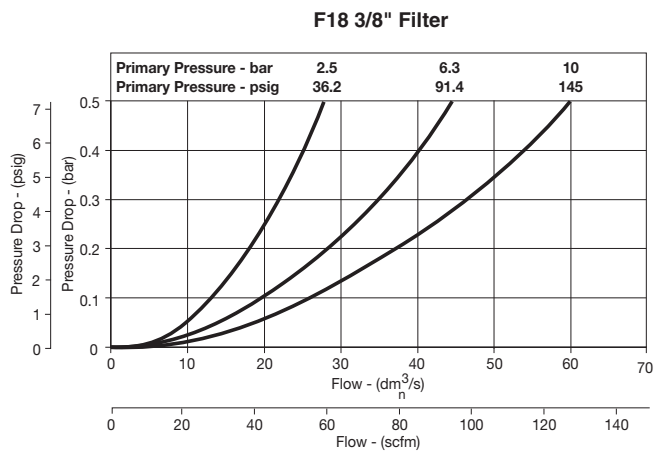

= "Most Popular"

Replacement Bowl Kits

- Metal Bowl with Sight Gauge,
  Automatic Float Drain..... GRP-96-637
- Metal Bowl with Sight Gauge, Manual Drain..... GRP-96-636
- Plastic Bowl –
  Bowl Guard, Auto Drain GRP-96-635
- Bowl Guard, Manual Drain..... GRP-96-634

Replacement Element Kits and Bowl Seal

- Type "A", 5 Micron Element..... FRP-96-639
- Type "A", 5 Micron with Retainer, Deflector,
  and Bowl O-ring FRP-96-641

Accessories

- Automatic Drain –
  Fluorocarbon GRP-95-981
- Nitrile GRP-95-973
- Manual Drain..... GRP-96-685
- Sight Gauge Kit..... GRP-96-825
- Wall Mounting Bracket –
  L-Type GPA-96-604
- T-Type..... GPA-96-602

B
Filters, Regulators, Lubricators

Ordering Information

Model Type	Port Size	Plastic Bowl / Bowl Guard	Metal Bowl / Sight Gauge
Manual Drain	1/4	F18-02-SK00B	F18-02-SL00B
	3/8	F18-03-SK00B	F18-03-SL00B
	1/2	F18-04-SK00B	F18-04-SL00B
Automatic Drain	1/4	F18-02-SG00B	F18-02-SH00B
	3/8	F18-03-SG00B	F18-03-SH00B
	1/2	F18-04-SG00B	F18-04-SH00B

Options - To order an option supplied with the unit model, add the appropriate coded suffix letter in the designated position of the model number.