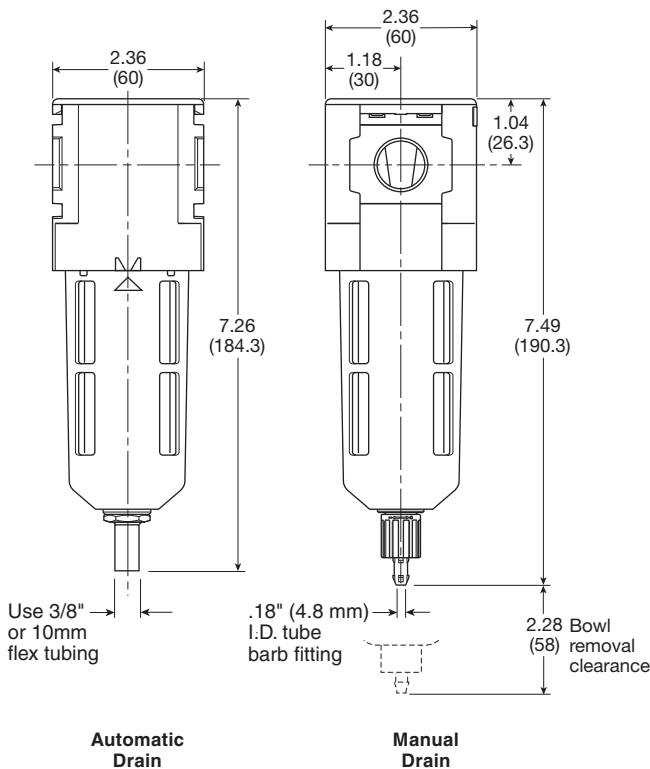

Air quality:

Within ISO 8573-1: 1991 Class 3 (Particulates)
Within ISO 8573-1: 2001 Class 6 (Particulates)