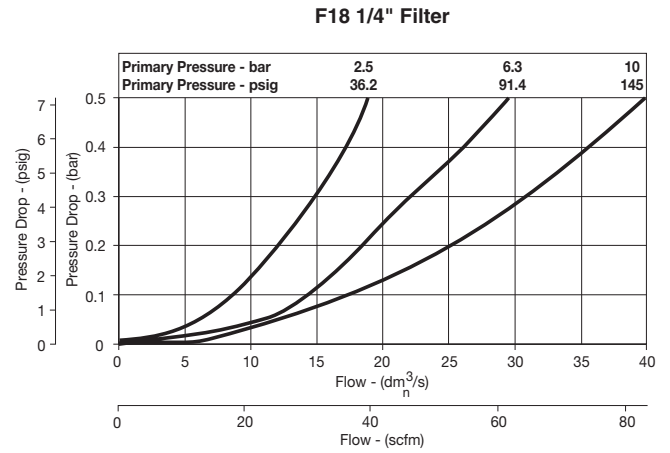

= "Most Popular"

Replacement Bowl Kits

- Metal Bowl with Sight Gauge,
  Automatic Float Drain..... GRP-96-637
- Metal Bowl with Sight Gauge, Manual Drain..... GRP-96-636
- Plastic Bowl –
  Bowl Guard, Auto Drain GRP-96-635
- Bowl Guard, Manual Drain..... GRP-96-634

Replacement Element Kits and Bowl Seal

- Type "A", 5 Micron Element..... FRP-96-639
- Type "A", 5 Micron with Retainer, Deflector,
  and Bowl O-ring FRP-96-641

Accessories

- Automatic Drain –
  Fluorocarbon GRP-95-981
- Nitrile GRP-95-973
- Manual Drain..... GRP-96-685
- Sight Gauge Kit..... GRP-96-825
- Wall Mounting Bracket –
  L-Type GPA-96-604
- T-Type..... GPA-96-602

B
Filters, Regulators, Lubricators

Ordering Information

Model Type	Port Size	Plastic Bowl / Bowl Guard	Metal Bowl / Sight Gauge
Manual Drain	1/4	F18-02-SK00B	F18-02-SL00B
	3/8	F18-03-SK00B	F18-03-SL00B
	1/2	F18-04-SK00B	F18-04-SL00B
Automatic Drain	1/4	F18-02-SG00B	F18-02-SH00B
	3/8	F18-03-SG00B	F18-03-SH00B
	1/2	F18-04-SG00B	F18-04-SH00B

Options - To order an option supplied with the unit model, add the appropriate coded suffix letter in the designated position of the model number.