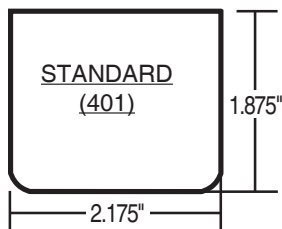

# STEEL ESCUTCHEONS- PENDANT PENDENT CUP & SKIRT SETS

All Cups Interchangeable with Skirts

**General Character:**  
Type 1010-1018 mild steel  
0.40 - 0.42 mm thick  
1/2" and 3/4" IPS

## CUPS

Finish	1/2" IPS	3/4" IPS
Chrome Plated	4510001	4510002
White	4510001WH	4510002WH
Off-White	4510001OW	4510002OW
Brass	4510001BR	4510002BR
Antique Brass	4510001AB	4510002AB

Finish	1/2" IPS	3/4" IPS
Chrome Plated	4510031	4510032
White	4510031WH	4510032WH
Off-White	4510031OW	4510032OW