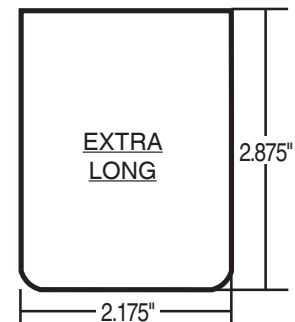

# STEEL ESCUTCHEONS- PENDANT PENDENT CUP & SKIRT SETS

All Cups Interchangeable with Skirts

**General Character:**  
Type 1010-1018 mild steel  
0.40 - 0.42 mm thick  
1/2" and 3/4" IPS

## CUPS

Finish	1/2" IPS	3/4" IPS
Chrome Plated	4510001	4510002
White	4510001WH	4510002WH
Off-White	4510001OW	4510002OW
Brass	4510001BR	4510002BR
Antique Brass	4510001AB	4510002AB

Finish	1/2" IPS	3/4" IPS
Chrome Plated	4510031	4510032
White	4510031WH	4510032WH
Off-White	4510031OW	4510032OW