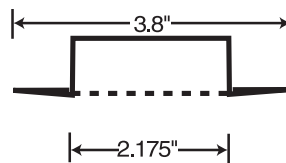

Flush Skirt
adjustable 1/4" to 3/4"
with short cup
1/4" to 1-5/8" with standard cup

Finish	ITEM #
Chrome Plated	4510051
White	4510051WH
Off-White	4510051OW
Brass	4510051BR
Antique Brass	4510051AB