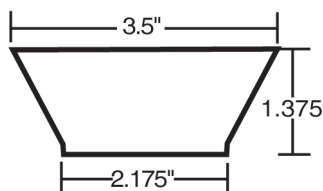

SKIRTS

Standard 401 Style Skirt
adjustable to 2" to 3"
with standard cup

Finish	ITEM #
Chrome Plated	4510041
White	4510041WH
Off-White	4510041OW
Brass	4510041BR
Antique Brass	4510041AB