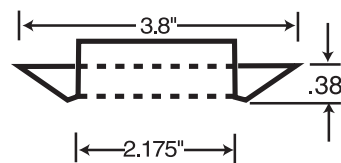

Short Taper Skirt
adjustable 3/4" to 1"
with short cup
3/4" to 1-7/8" with standard cup

Finish	ITEM #
Chrome Plated	4510061
White	4510061WH
Off-White	4510061OW
Brass	4510061BR
Antique Brass	4510061AB