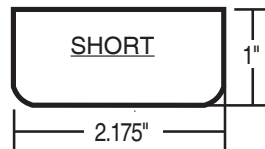

Finish	1/2" IPS	3/4" IPS
Chrome Plated	4510031	4510032
White	4510031WH	4510032WH
Off-White	4510031OW	4510032OW