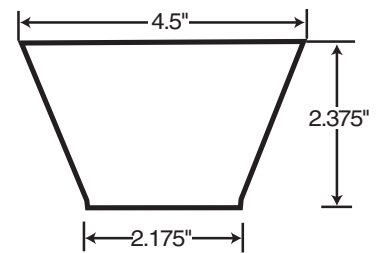

Extra Deep Skirt
adjustable 3" to 4"
with standard cup
adjustable 3" to 5"
with extra long cup

Finish	ITEM #
Chrome Plated	4510047
White	4510047WH

System No.		Location	
Submitted By		Date	

Spec Section		Paragraph	
Approved		Date