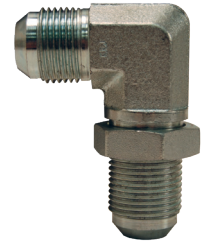

### Hydraulic Adapters - 37° JIC

#### Flare 90° Bulkhead Elbow with Lock Nuts

**Specifications**

- Reference SAE 070701
- Pressure rating at 70°F (21°C)

Male JIC 37° Flare	PSI	Zinc Plated Steel Part #
7/16"-20	5000	2701LN-4
9/16"-18	5000	2701LN-6
3/4"-16	4500	2701LN-8
7/8"-14	3500	2701LN-10
1-1/16"-12	3500	2701LN-12
1-5/16"-12	3000	2701LN-16

#### Flare Bulkhead Lock Nuts

**Specifications**

- Reference SAE 070118
- Pressure rating at 70°F (21°C)

Female JIC 37° Bulkhead	Tube O.D.	PSI	Zinc Plated Steel Part #
7/16"-20	1/4"	5000	0306-4
9/16"-18	3/8"	5000	0306-6
3/4"-16	1/2"	4500	0306-8
7/8"-14	5/8"	3500	0306-10
1-1/16"-12	3/4"	3500	0306-12
1-5/16"-12	1"	3000	0306-16