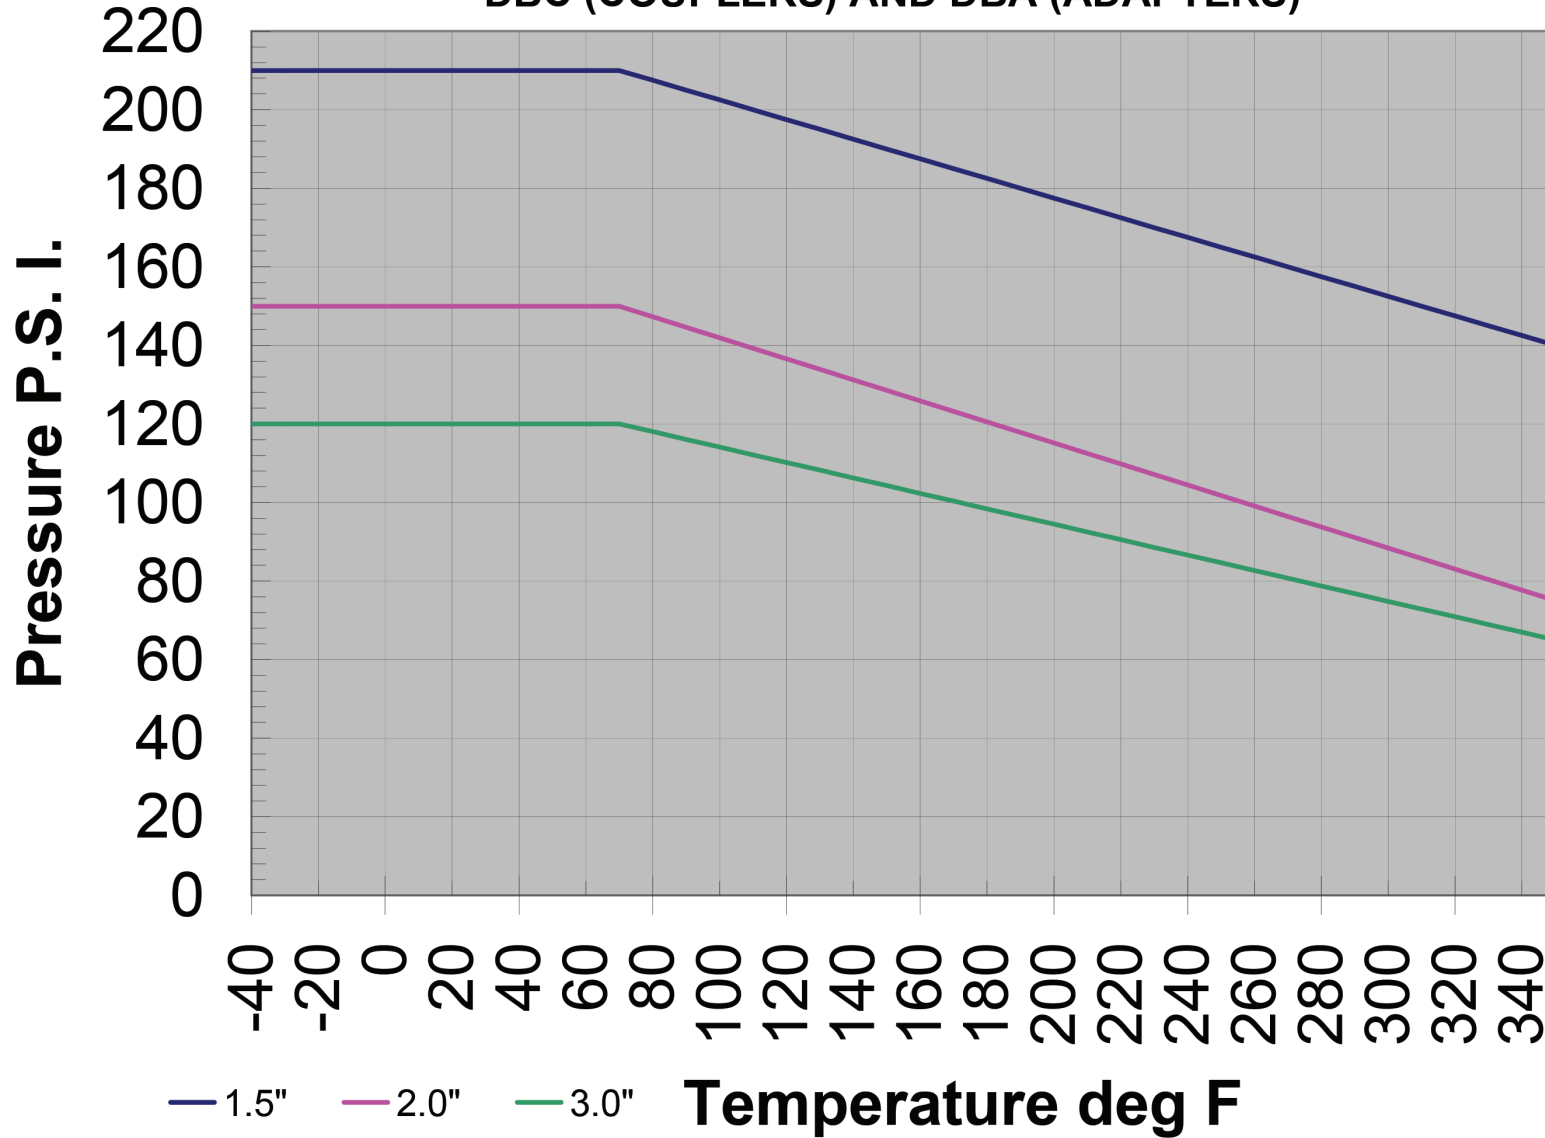

Pressure / Temperature Chart

FOR DIXON BAYCO
DBC (COUPLERS) AND DBA (ADAPTERS)

Dixon Bayco
800 High Street • Chestertown, MD 21620
ph 800.355.1991 • fx 800.283.4966
dixonvalve.com