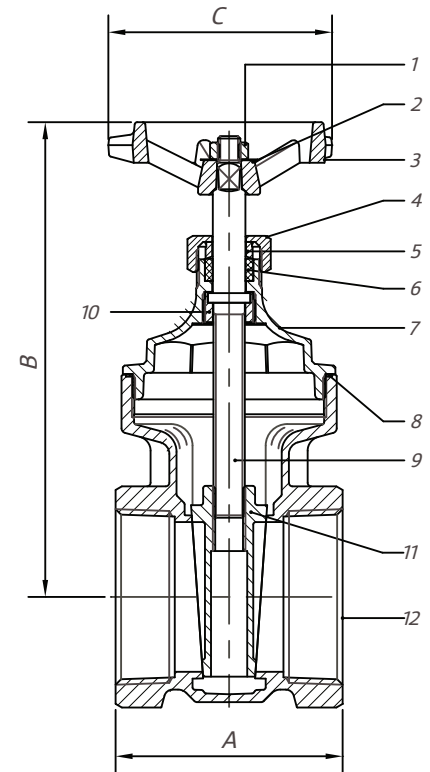

Building connections that last™

Series 9101

Bronze Gate Valve, Threaded Datasheet

Bronze Gate Valve, Threaded Series 9101

Design Features

- 300 lb. CWP, 150 lb. WSP
- Full port (½ – 3)
- ASTM B-62 Bronze body & disc
- Solid wedge disc
- Screwed in bonnet
- Non-rising stem
- Conforms to MSS SP-80
- Cast iron star handle
- ISO 9001:2008 manufacturer

Note: Product contains brass which does not meet federal and state requirements for drinking water.

WARNING: Cancer and Reproductive Harm – www.P65Warnings.ca.gov

Parts & Materials

No.	Part	Material
1	Wheel Nut	Hot Rolled SAE 1010R
2	Name Plate	Aluminium
3	Hand-Wheel	Cast Iron
4	Packing Nut	Brass B16 C36000
5	Gland Ring	Brass B16 C36000
6	Gland Packing	Graphite
7	Bonnet	Bronze B584 C83600
8	Gasket	Fibre
9	Stem	Brass B16 C36000
10	Locknut	Brass B16 C36000
11	Disc	Bronze B584 C83600
12	Body	Bronze B584 C83600

Dimensions

Size	Part Number	Weight	A	B	C
In		Lb	In	In	In
½	01719101G	0.6	1.71	2.92	2.17
¾	01719101I	1.0	1.81	2.92	2.17
1	01719101K	1.3	2.12	3.70	2.36
1-¼	01719101L	1.9	2.25	4.57	2.96
1-½	01719101M	2.3	2.44	4.57	2.96
2	01719101N	3.5	2.70	6.07	3.31
2-½	01719101P	6.7	3.70	7.80	3.94
3	01719101Q	9.1	4.02	8.94	4.41
4	01719101T	15.7	4.53	10.01	5.28