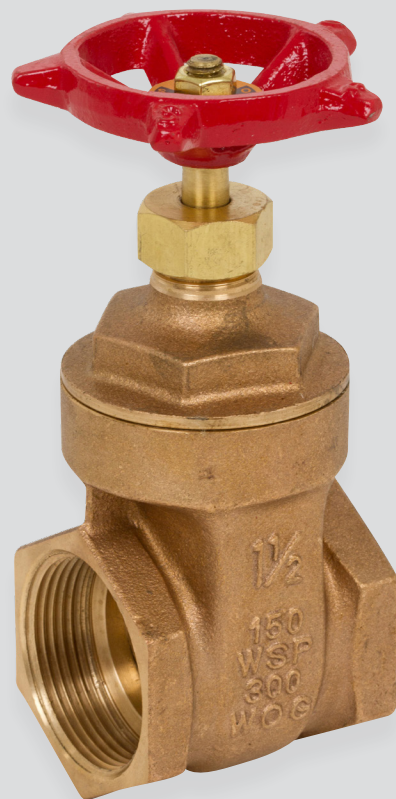

Building connections that last™

Series 9101

Bronze Gate Valve, Threaded Datasheet

Bronze Gate Valve, Threaded Series 9101

Design Features

- 300 lb. CWP, 150 lb. WSP
- Full port (½ – 3)
- ASTM B-62 Bronze body & disc
- Solid wedge disc
- Screwed in bonnet
- Non-rising stem
- Conforms to MSS SP-80
- Cast iron star handle
- ISO 9001:2008 manufacturer

Note: Product contains brass which does not meet federal and state requirements for drinking water.

WARNING: Cancer and Reproductive Harm – www.P65Warnings.ca.gov

Parts & Materials

No.	Part	Material
1	Wheel Nut	Hot Rolled SAE 1010R
2	Name Plate	Aluminium
3	Hand-Wheel	Cast Iron
4	Packing Nut	Brass B16 C36000
5	Gland Ring	Brass B16 C36000
6	Gland Packing	Graphite
7	Bonnet	Bronze B584 C83600
8	Gasket	Fibre
9	Stem	Brass B16 C36000
10	Locknut	Brass B16 C36000
11	Disc	Bronze B584 C83600
12	Body	Bronze B584 C83600

Dimensions

Size	Part Number	Weight	A	B	C
In		Lb	In	In	In
½	01719101G	0.6	1.71	2.92	2.17
¾	01719101I	1.0	1.81	2.92	2.17
1	01719101K	1.3	2.12	3.70	2.36
1-¼	01719101L	1.9	2.25	4.57	2.96
1-½	01719101M	2.3	2.44	4.57	2.96
2	01719101N	3.5	2.70	6.07	3.31
2-½	01719101P	6.7	3.70	7.80	3.94
3	01719101Q	9.1	4.02	8.94	4.41
4	01719101T	15.7	4.53	10.01	5.28