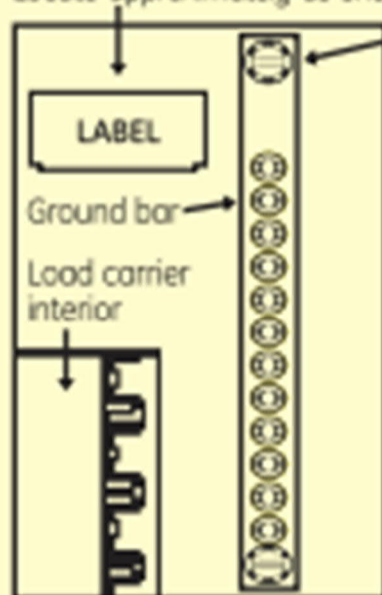

DEJ066 Installation instructions for  
equipment ground kits

## PowerMark Gold™ Load Centers Equipment Ground Kits

Label equipment ground  
Locate approximately as shown

Mounting screw  
Torque to 13-18 lb-in.

Catalog number  
TGK4, TGK8, TGK8C, TGK12,  
TGK24, TGK32, TGK42

Mounting instructions:

1. Mount ground bar in panel as shown in figure
2. Torque mounting screws to 13-18 lb.-in.
3. Place equipment ground label in panel located as shown

These instructions do not purport to cover all details or variations in equipment nor to provide for every possible contingency to be met in connection with installation operation or maintenance. Should further information be desired or should particular problems arise which are not covered sufficiently for the purchaser's purpose, the matter should be referred to **ABB**.

DEJ066 Instrucciones de instalación para juegos  
de conexión a tierra de equipos  
Centros de Carga PowerMark Gold™  
Juegos de conexión a tierra de equipos

Etiqueta 'Tierra del equipo'  
Colocar aproximadamente en el lugar indicado