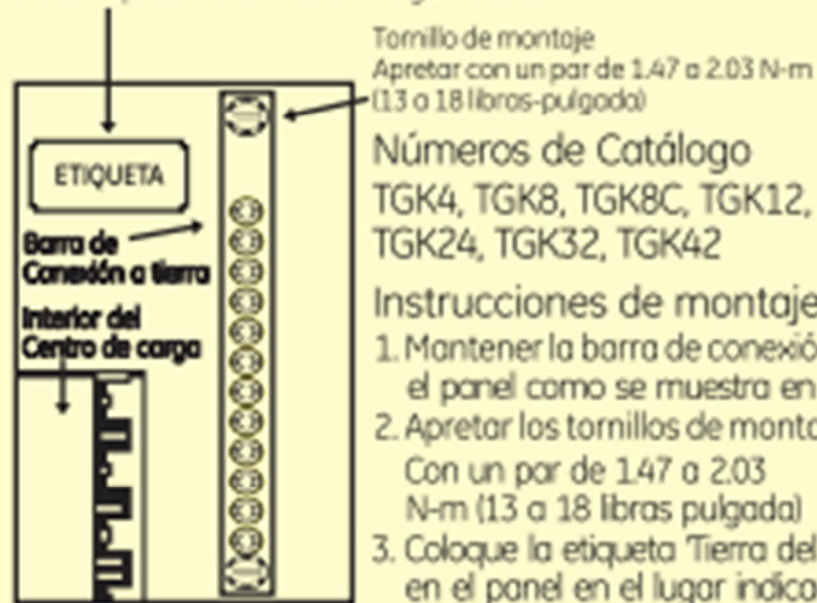

## PowerMark Gold™ Load Centers Equipment Ground Kits

Label equipment ground  
Locate approximately as shown

Mounting screw  
Torque to 13-18 lb-in.

Catalog number  
TGK4, TGK8, TGK8C, TGK12,  
TGK24, TGK32, TGK42

Mounting instructions:

1. Mount ground bar in panel as shown in figure
2. Torque mounting screws to 13-18 lb.-in.
3. Place equipment ground label in panel located as shown

These instructions do not purport to cover all details or variations in equipment nor to provide for every possible contingency to be met in connection with installation operation or maintenance. Should further information be desired or should particular problems arise which are not covered sufficiently for the purchaser's purpose, the matter should be referred to **ABB**.

DEJ066 Instrucciones de instalación para juegos  
de conexión a tierra de equipos  
Centros de Carga PowerMark Gold™  
Juegos de conexión a tierra de equipos

Etiqueta 'Tierra del equipo'  
Colocar aproximadamente en el lugar indicado